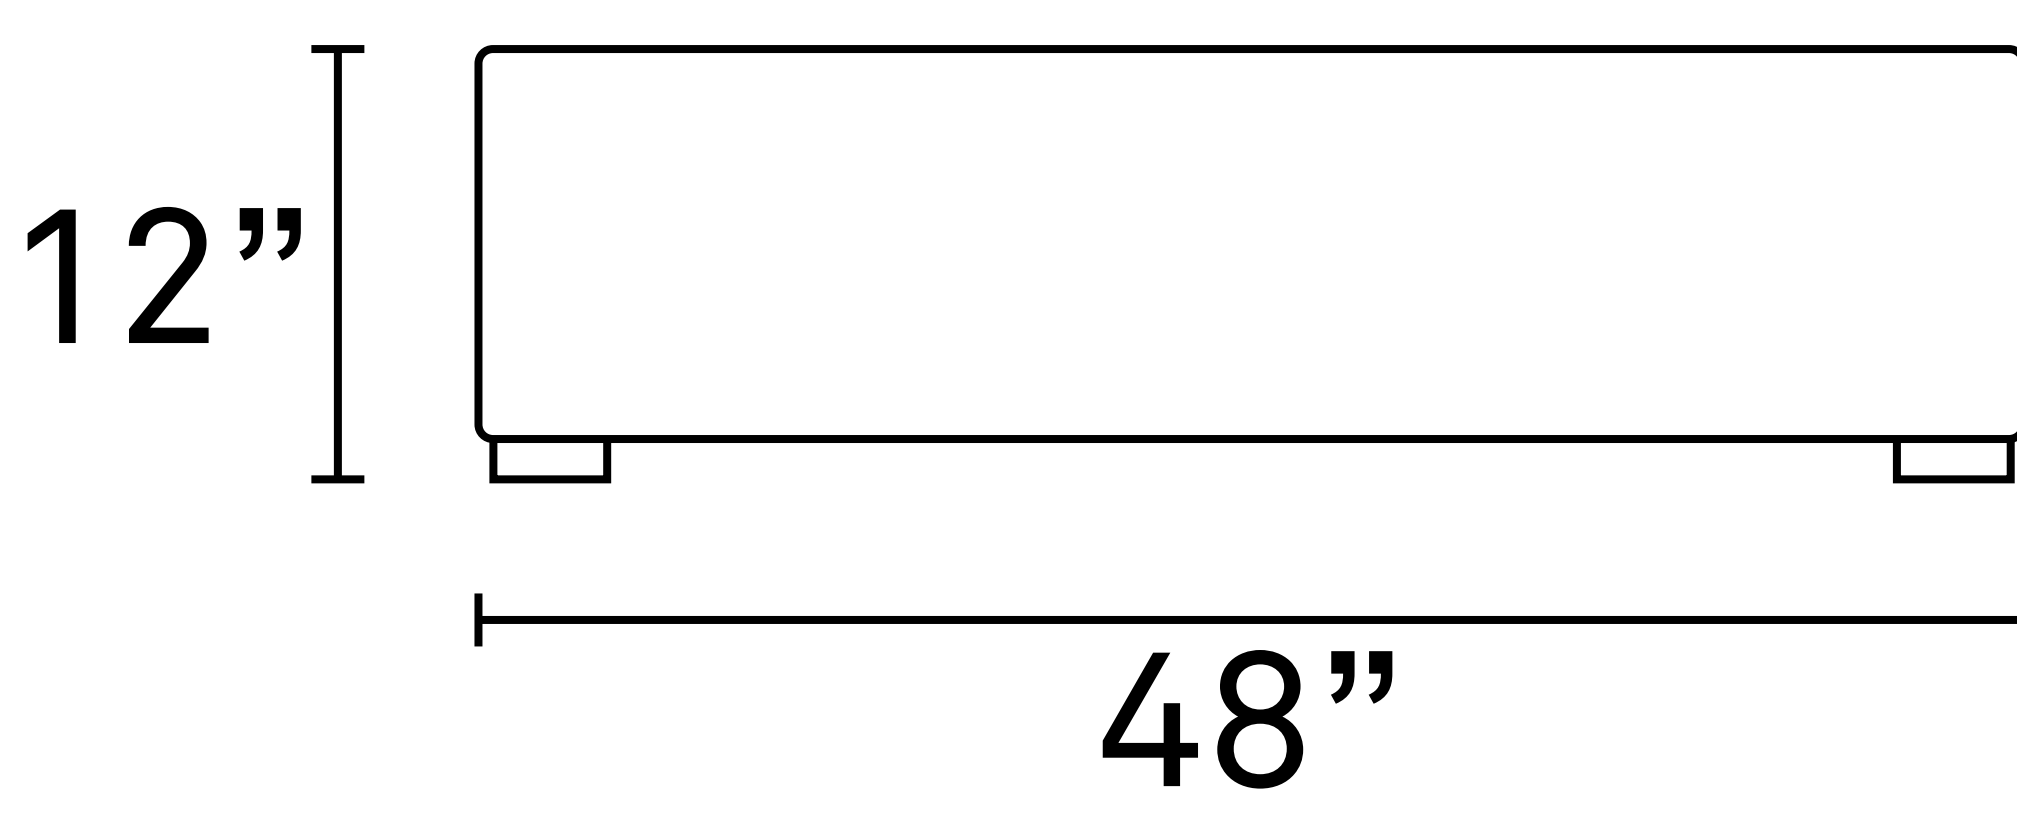

Armchair

Loveseat

Overall: 36"
Seat: 31.5"

Coffee Table

Overall: 36"
Seat: 31.5"

Overall: 36"
Seat: 31.5"

Ottoman

Coffee Table

Side Table