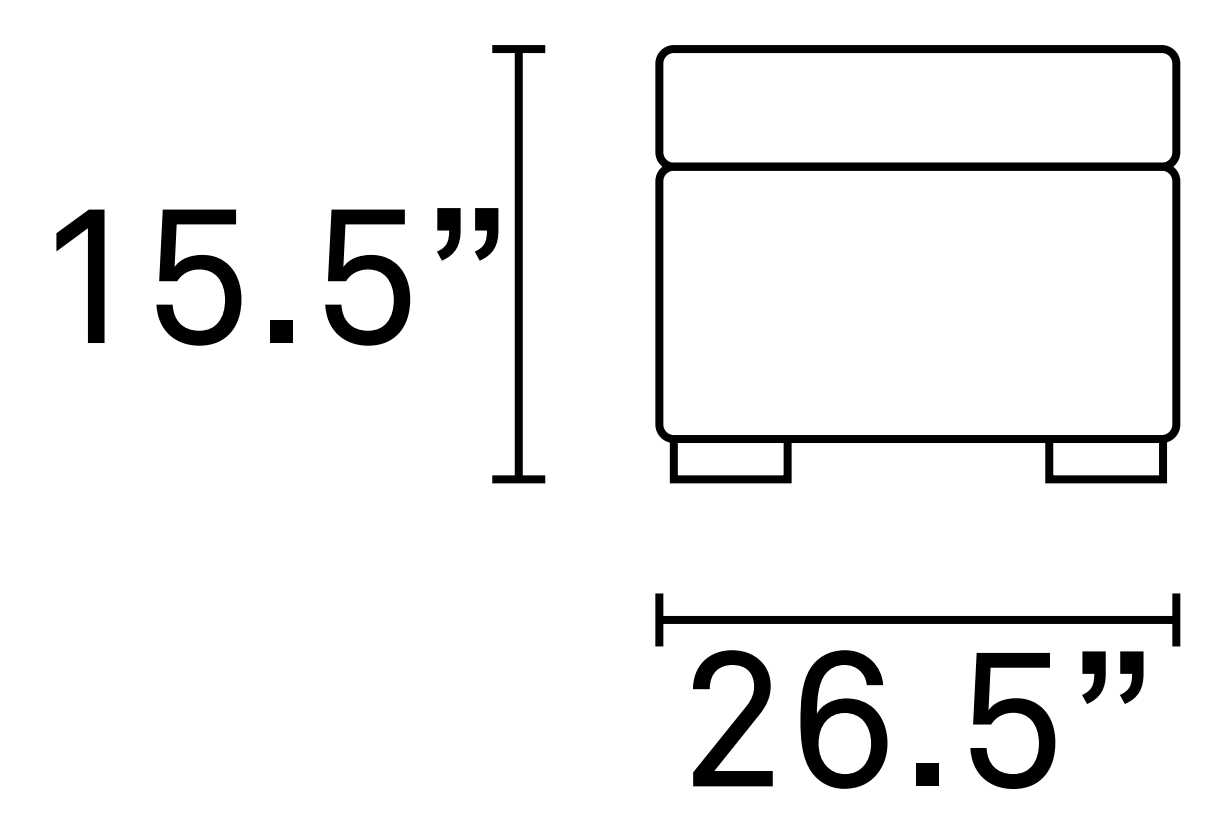

Armchair

Loveseat

Overall: 36"
Seat: 31.5"

Coffee Table

Overall: 36"
Seat: 31.5"

Overall: 36"
Seat: 31.5"

Ottoman

Coffee Table

Side Table