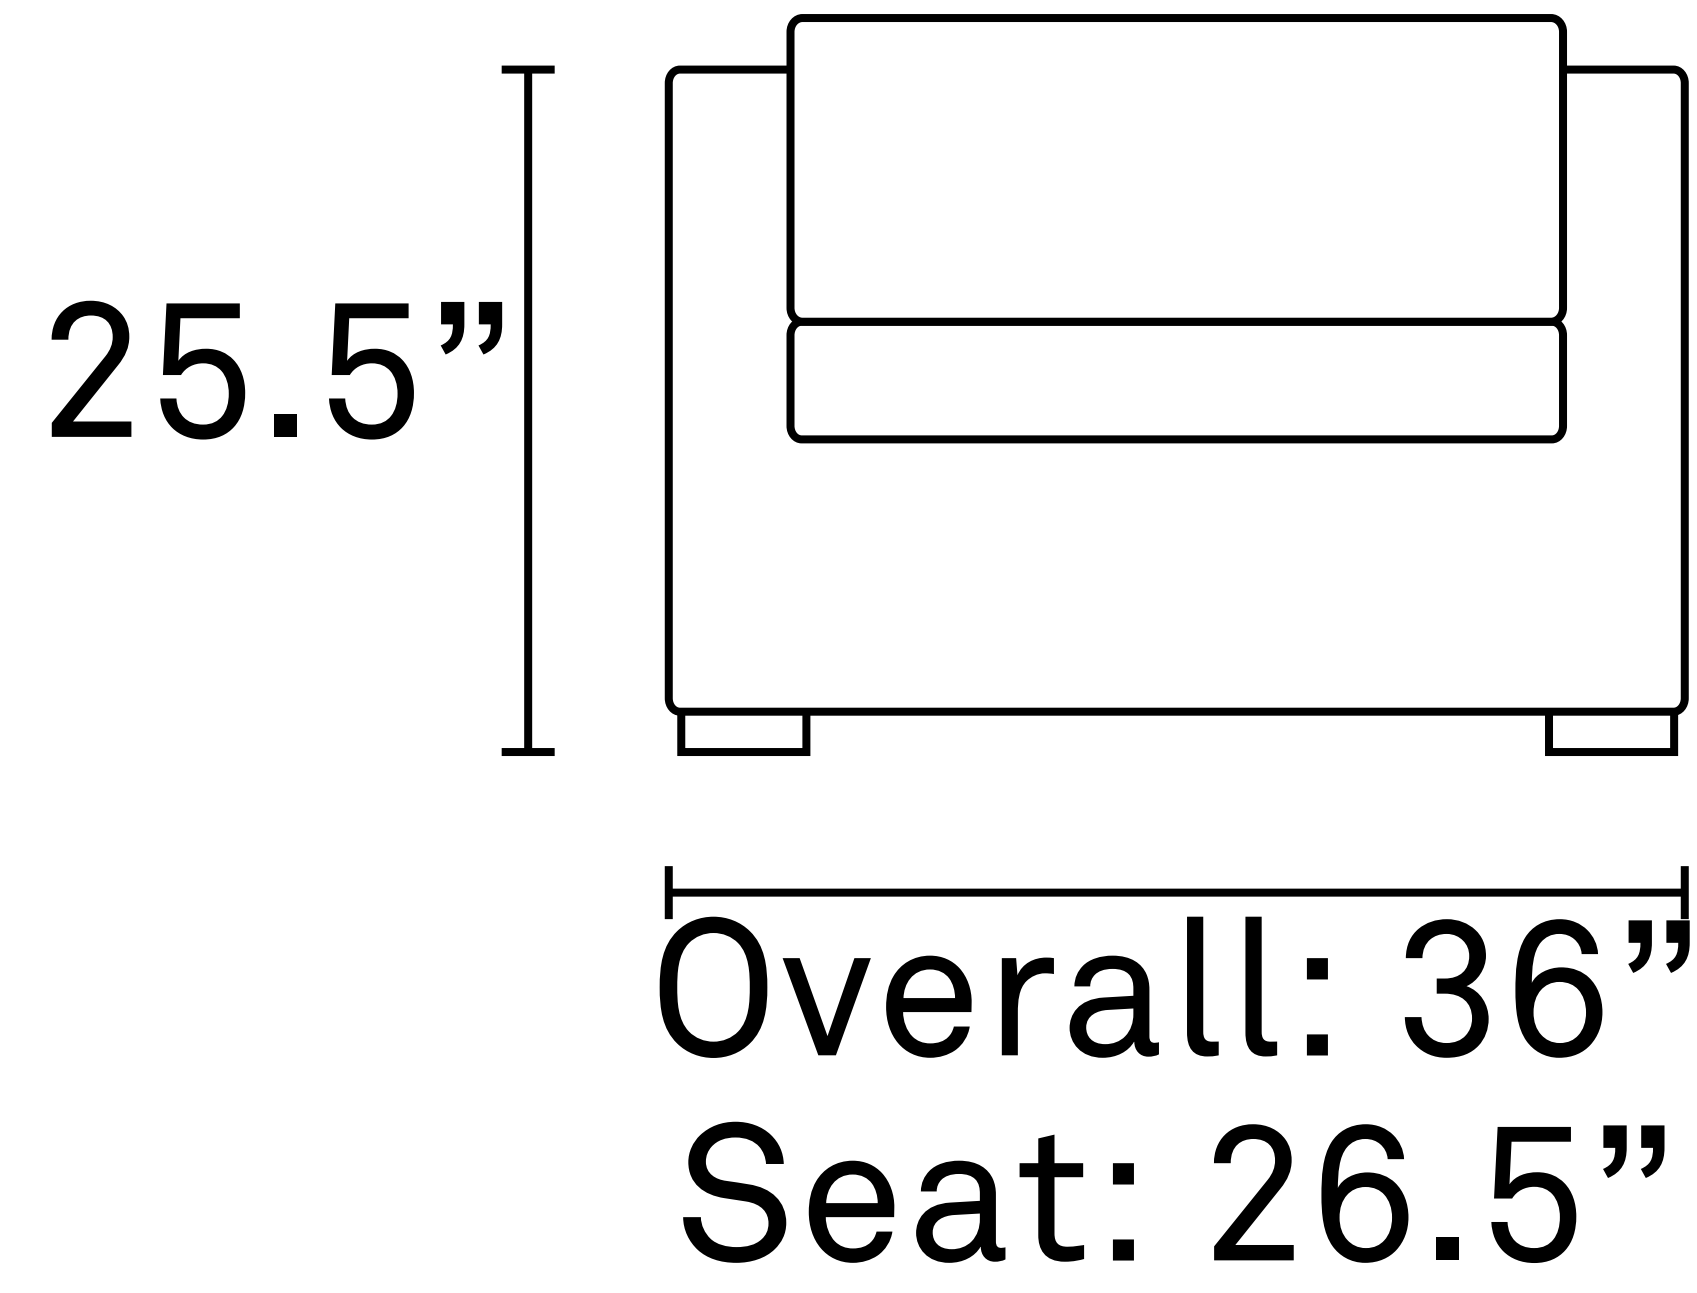

Armchair

Loveseat

Overall: 36"
Seat: 31.5"

Coffee Table

Overall: 36"
Seat: 31.5"

Overall: 36"
Seat: 31.5"

Ottoman

Coffee Table

Side Table