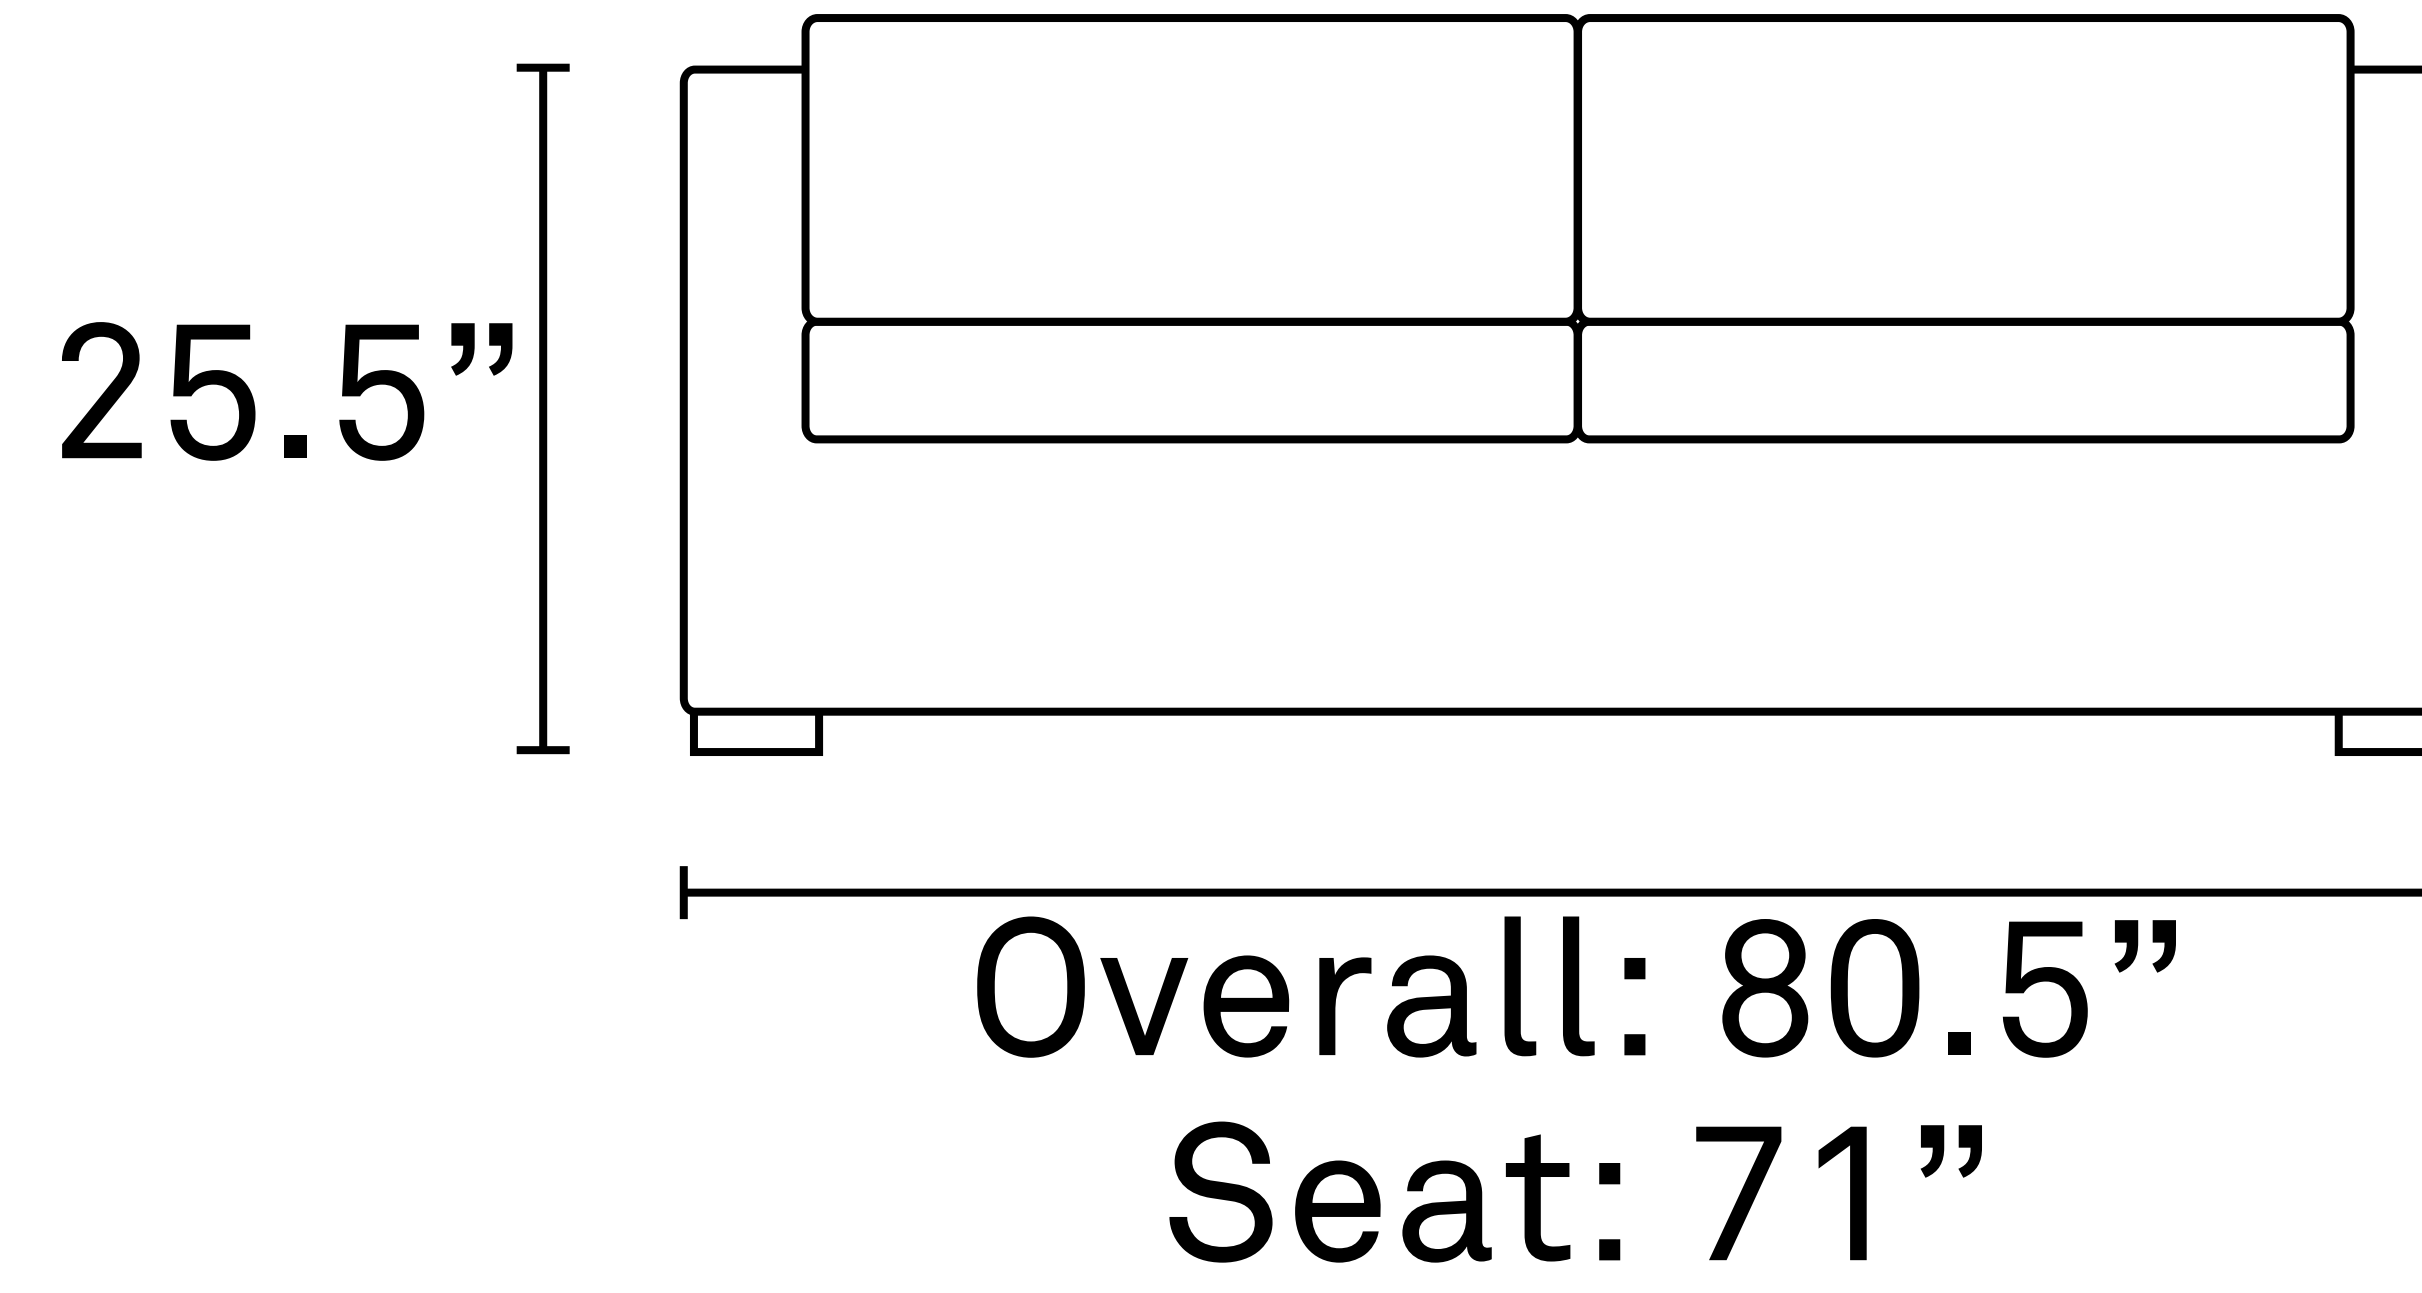

Armchair

Loveseat

Overall: 36"
Seat: 31.5"

Coffee Table

Overall: 36"
Seat: 31.5"

Overall: 36"
Seat: 31.5"

Ottoman

Coffee Table

Side Table