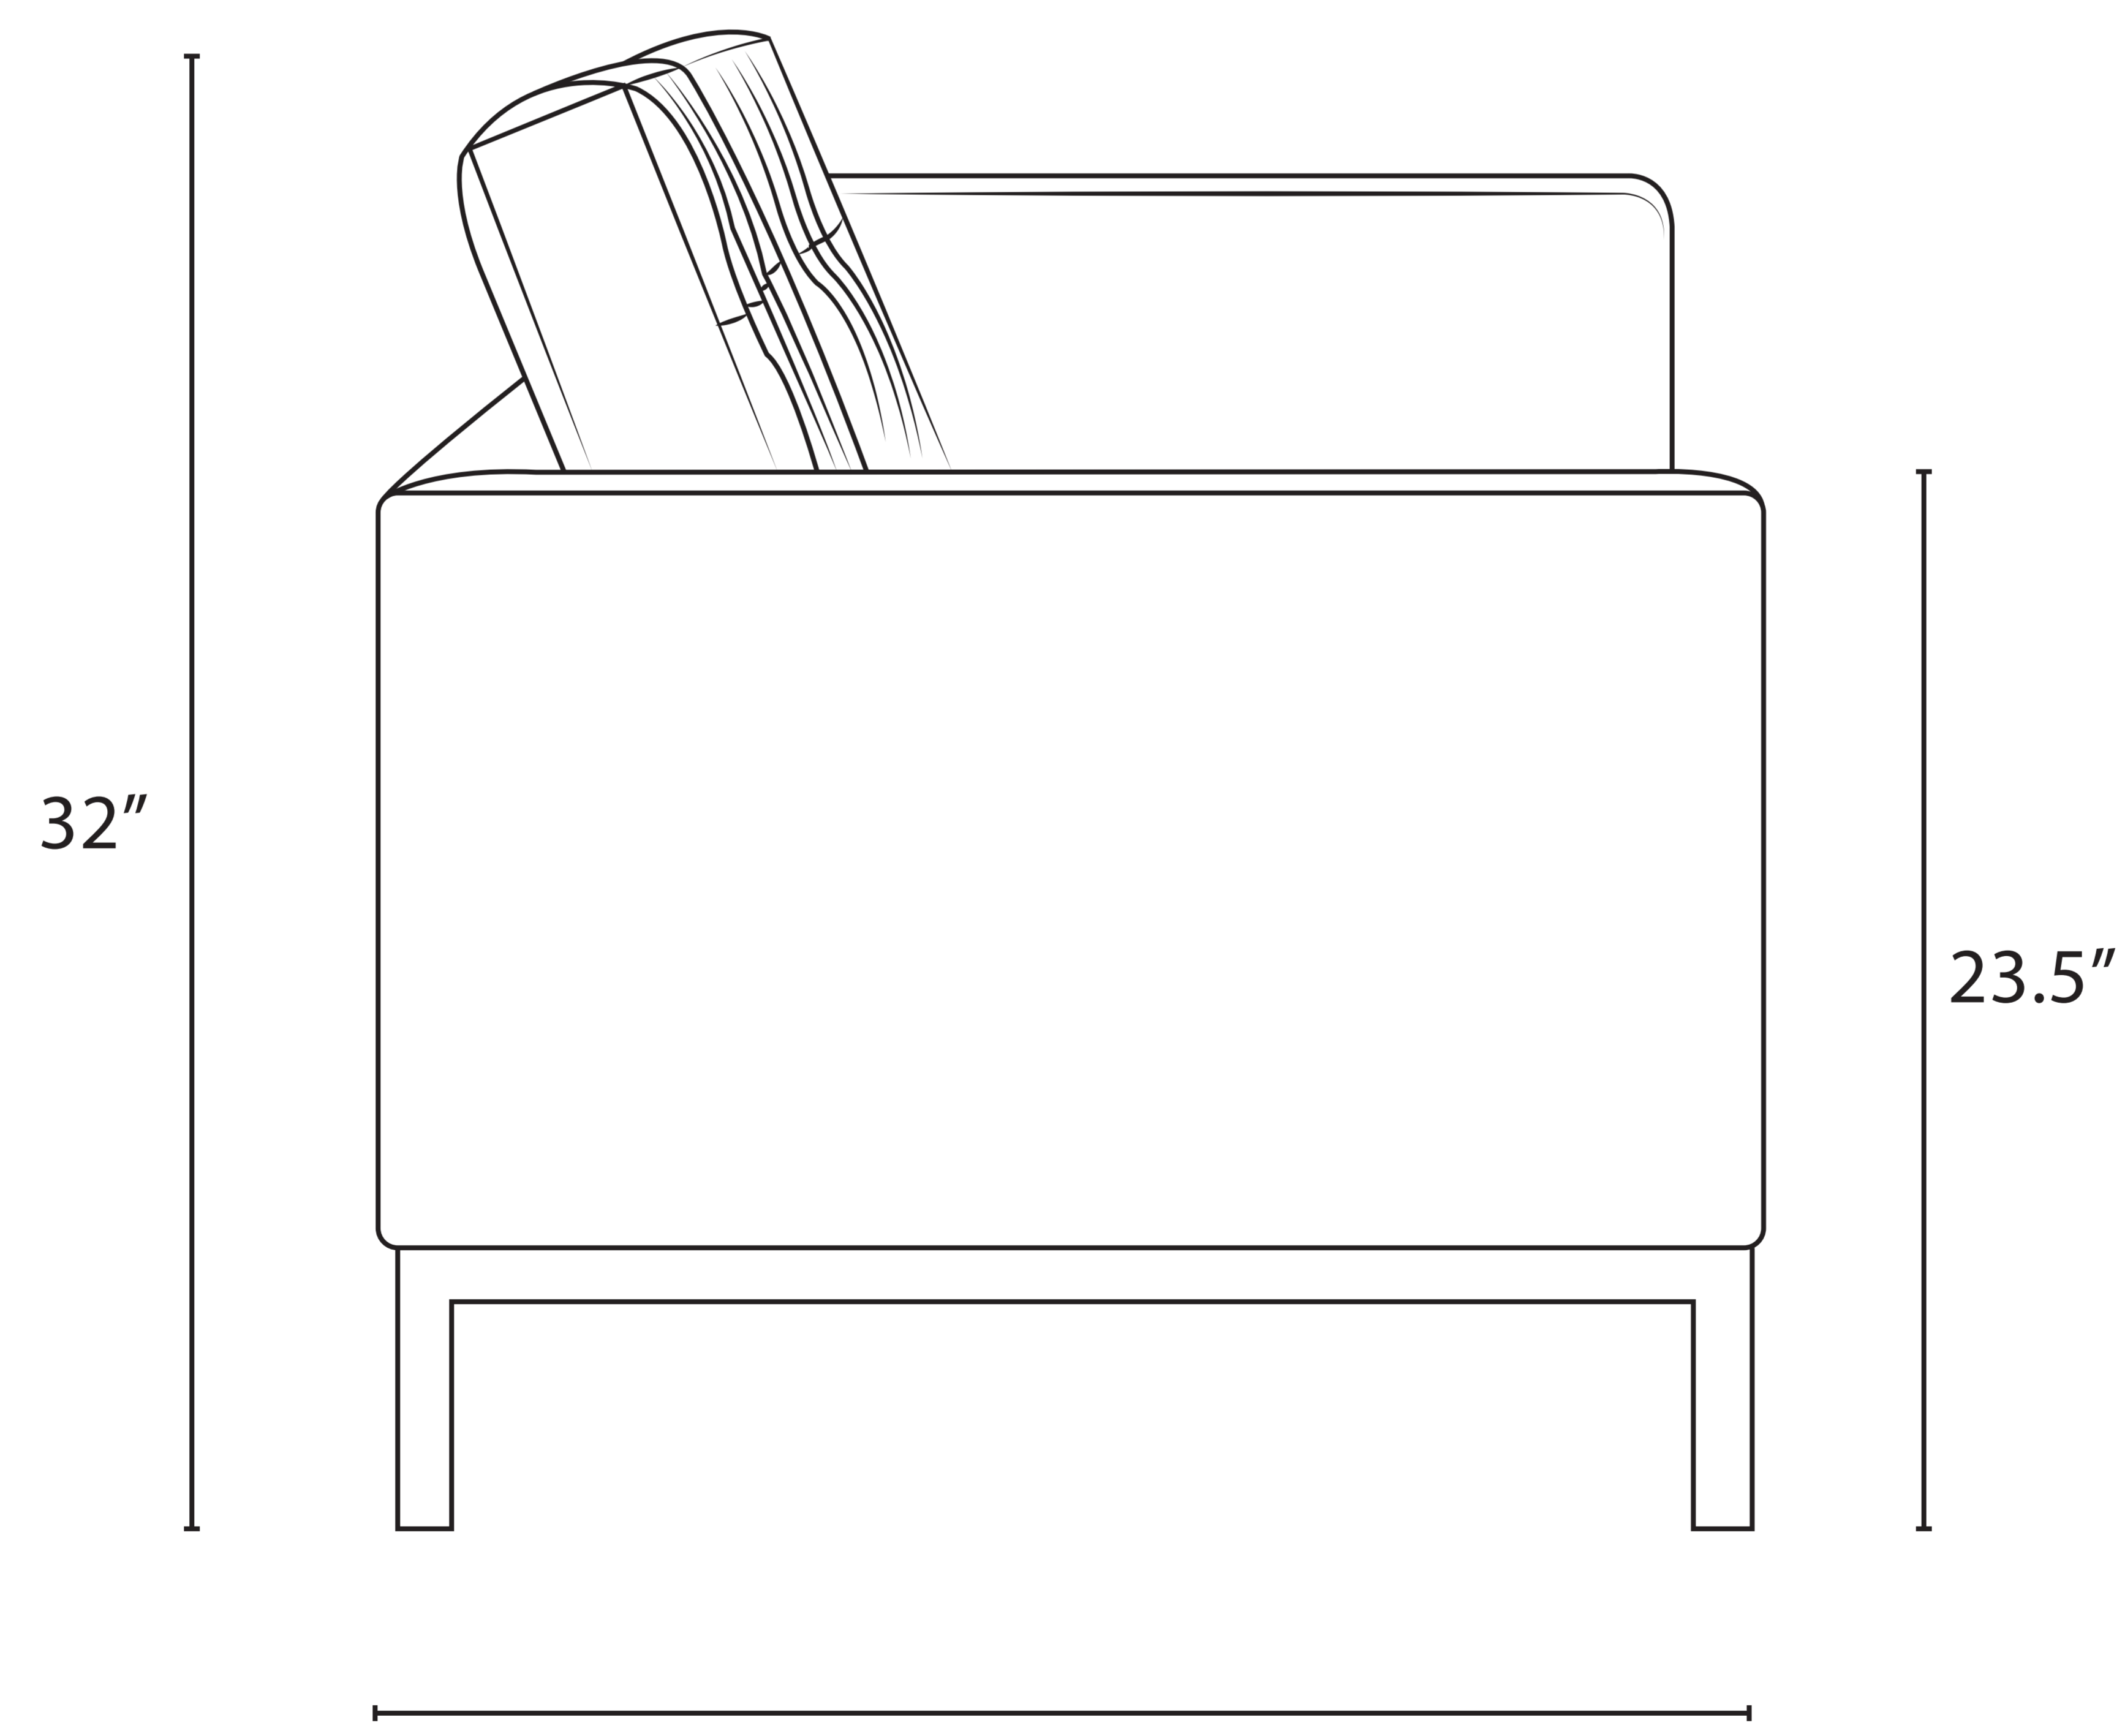

Overall dimension: 54.5"
Seat dimension: 54.5"

Overall dimension: 31"
Seat dimension: 21"