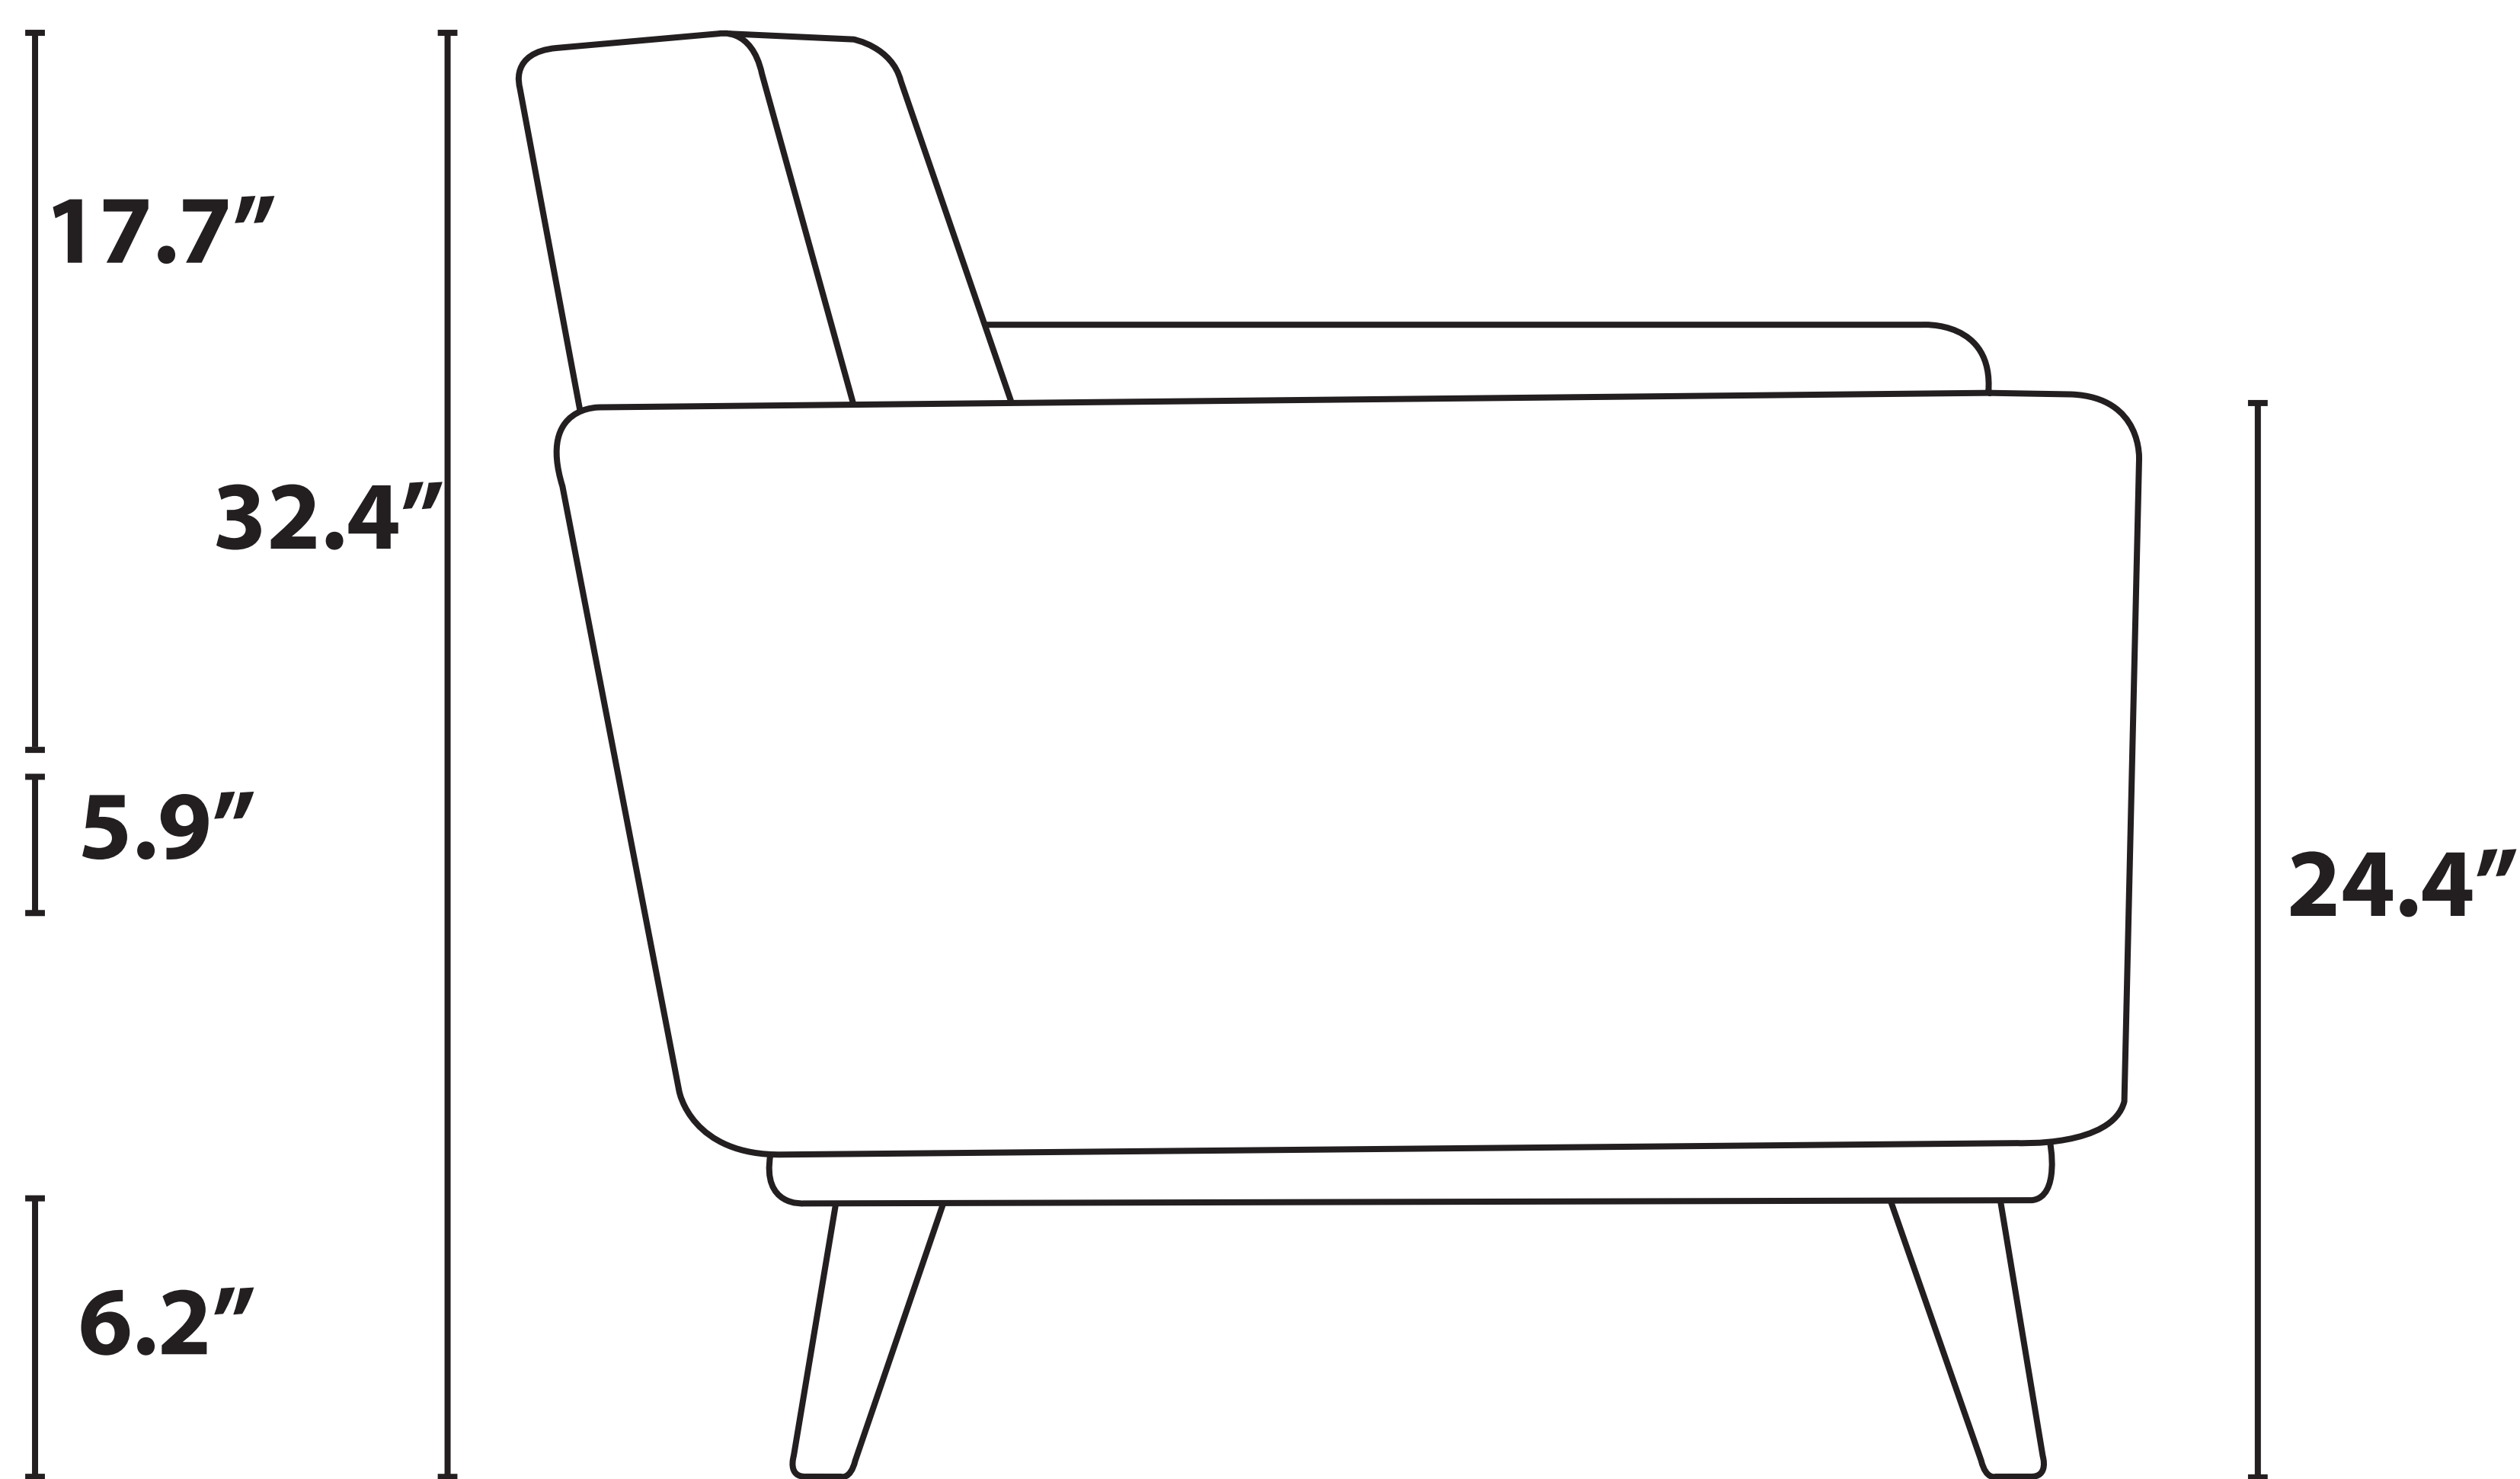

Seat: 68.5 inch
Width: 77.9 inch

Seat: 24.4 inch
Depth: 33.1 inch