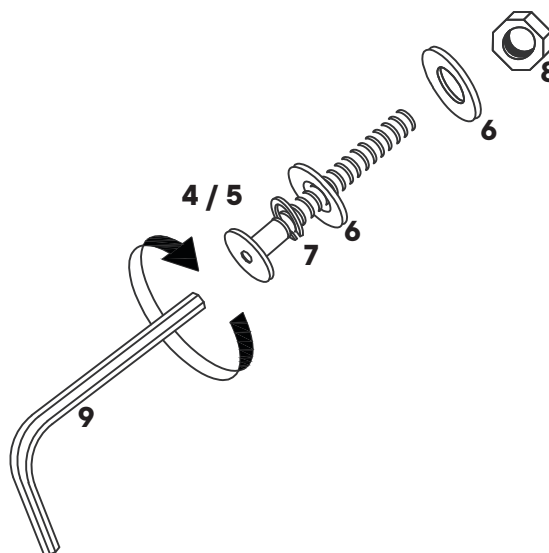

1		JCBB M8 x 60mm	x4
2		M8 Flat Washer	x4
3		M5 Allen Key	x1

Provided hardware: For BedFrame

4		JCBB M6 x 60mm	x4
5		JCBB M6 x 35mm	x4
6		M6 Flat Washer	x8
7		M6 Spring Washer	x4
8		M6 Hex Nut	x4
9		M4 Allen Key	x1

- A** Headboard x1
- B** Leg Post x2

HARDWARE

- 1** JCB M8 x 60mm x1
- 2** M5 Flat Washer x4
- 3** M5 Allen Key x1

Assemble headboard holes according to your desired headboard size and height.

Step 3

COMPONENTS

A	Headboard	x1
B	Leg Post	x2
C	Bed Frame	x1

HARDWARE

4	JCBB M6 x 60mm	x4
5	JCBB M6 x 35mm	x4
6	M6 Flat Washer	x8
7	M6 Spring Washer	x4
8	M6 Hex Nut	x4
9	M4 Allen Key	x1

Great job!

Headboard and bed-frame assembly is complete