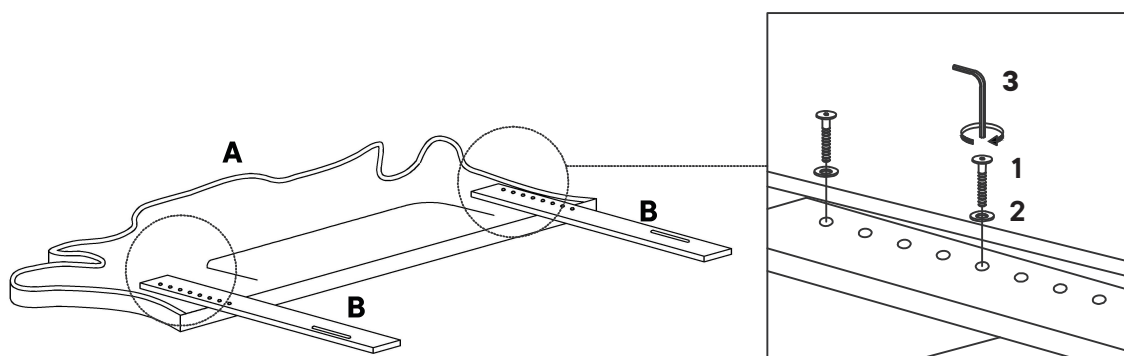

HARDWARE

- **1** JCB M8 x 60mm x1
- **2** M5 Flat Washer x4
- **3** M5 Allen Key x1

Assemble headboard holes according to your desired headboard size and height.