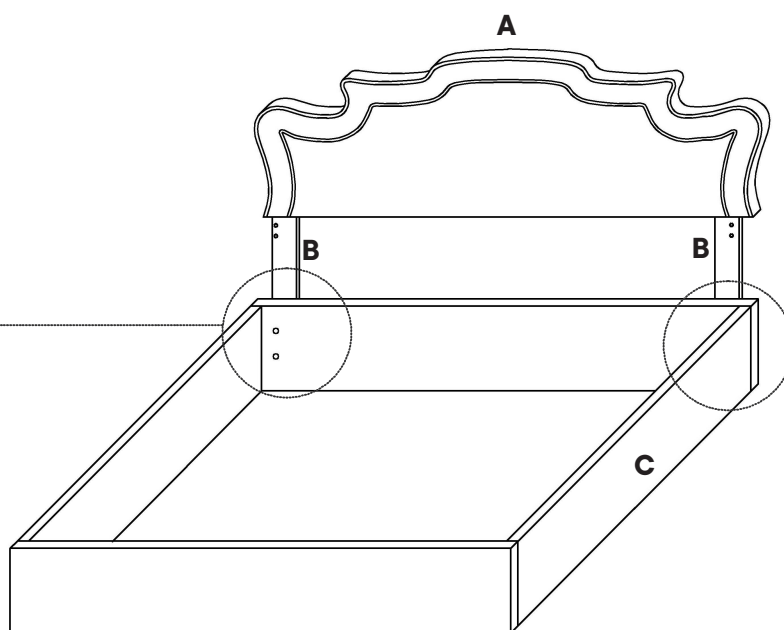

- A** Headboard x1
- B** Leg Post x2

HARDWARE

- 1** JCB M8 x 60mm x1
- 2** M5 Flat Washer x4
- 3** M5 Allen Key x1

Assemble headboard holes according to your desired headboard size and height.

Step 3

COMPONENTS

A	Headboard	x1
B	Leg Post	x2
C	Bed Frame	x1

HARDWARE

4	JCBB M6 x 60mm	x4
5	JCBB M6 x 35mm	x4
6	M6 Flat Washer	x8
7	M6 Spring Washer	x4
8	M6 Hex Nut	x4
9	M4 Allen Key	x1

Great job!

Headboard and bed-frame assembly is complete