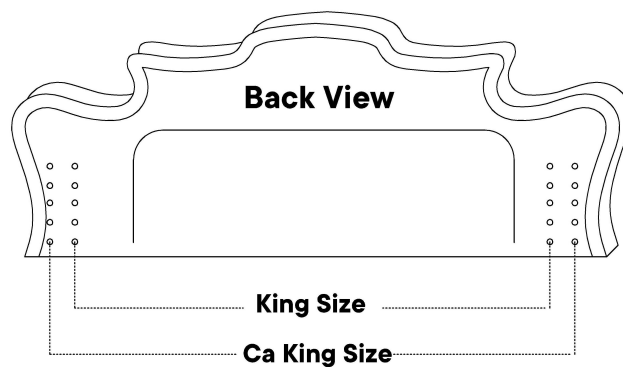

HARDWARE

- **1** JCB M8 x 60mm x1
- **2** M5 Flat Washer x4
- **3** M5 Allen Key x1

Assemble headboard holes according to your desired headboard size and height.