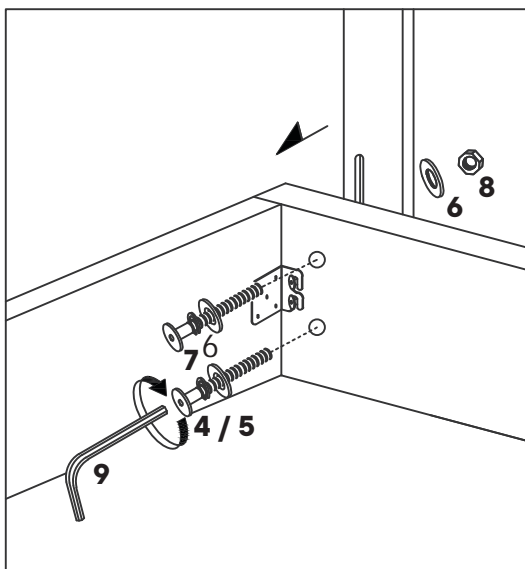

- A** Headboard x1
- B** Leg Post x2

HARDWARE

- 1** JCB M8 x 60mm x1
- 2** M5 Flat Washer x4
- 3** M5 Allen Key x1

Assemble headboard holes according to your desired headboard size and height.

Step 3

COMPONENTS

A	Headboard	x1
B	Leg Post	x2
C	Bed Frame	x1

HARDWARE

4	JCBB M6 x 60mm	x4
5	JCBB M6 x 35mm	x4
6	M6 Flat Washer	x8
7	M6 Spring Washer	x4
8	M6 Hex Nut	x4
9	M4 Allen Key	x1

Great job!

Headboard and bed-frame assembly is complete