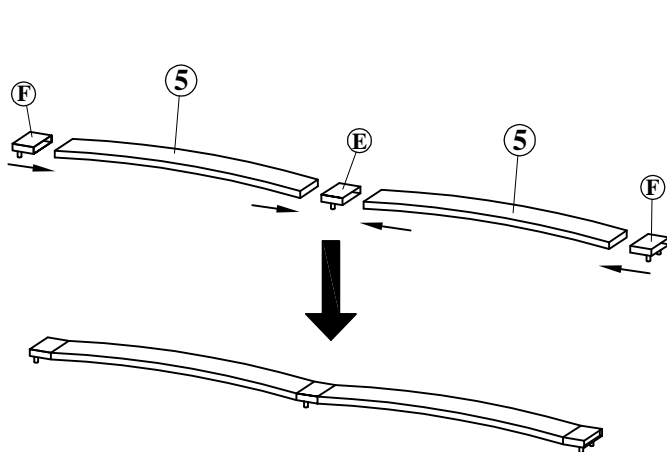

ASSEMBLY INSTRUCTIONS

SKU# MOD-5036

COMPONENT

Headboard - 1 pc. ①	Footboard - 1 pc. ②	Side Rail - 2 pcs. ③	Center Support - 1 pc. ④	Bed Slat - 26 pcs. ⑤	Center Leg - 2 pcs. ⑥	Leg - 4 pcs. ⑦

HARDWARE

JCBC Screw M6 x 50 - 2 pcs. A	Spring Washer - 2 pcs. B	Allen Key M5 - 1 pc. C	Allen Key M4 - 1 pc. D	Middle Clip - 13 pcs. E	Side Clip - 26 pcs. F	CBS SCREW M4 x 20mm - 8 pcs. G	'L' BRACKET - 2 pcs. H	CBS Screw M3.5 x 16mm - 12 pcs. I

CAUTIONS: CENTER LEG (#6) MUST BE INSTALLED DURING CENTER SUPPORT SETUP (#4).

STEP 1

STEP 2

STEP 3