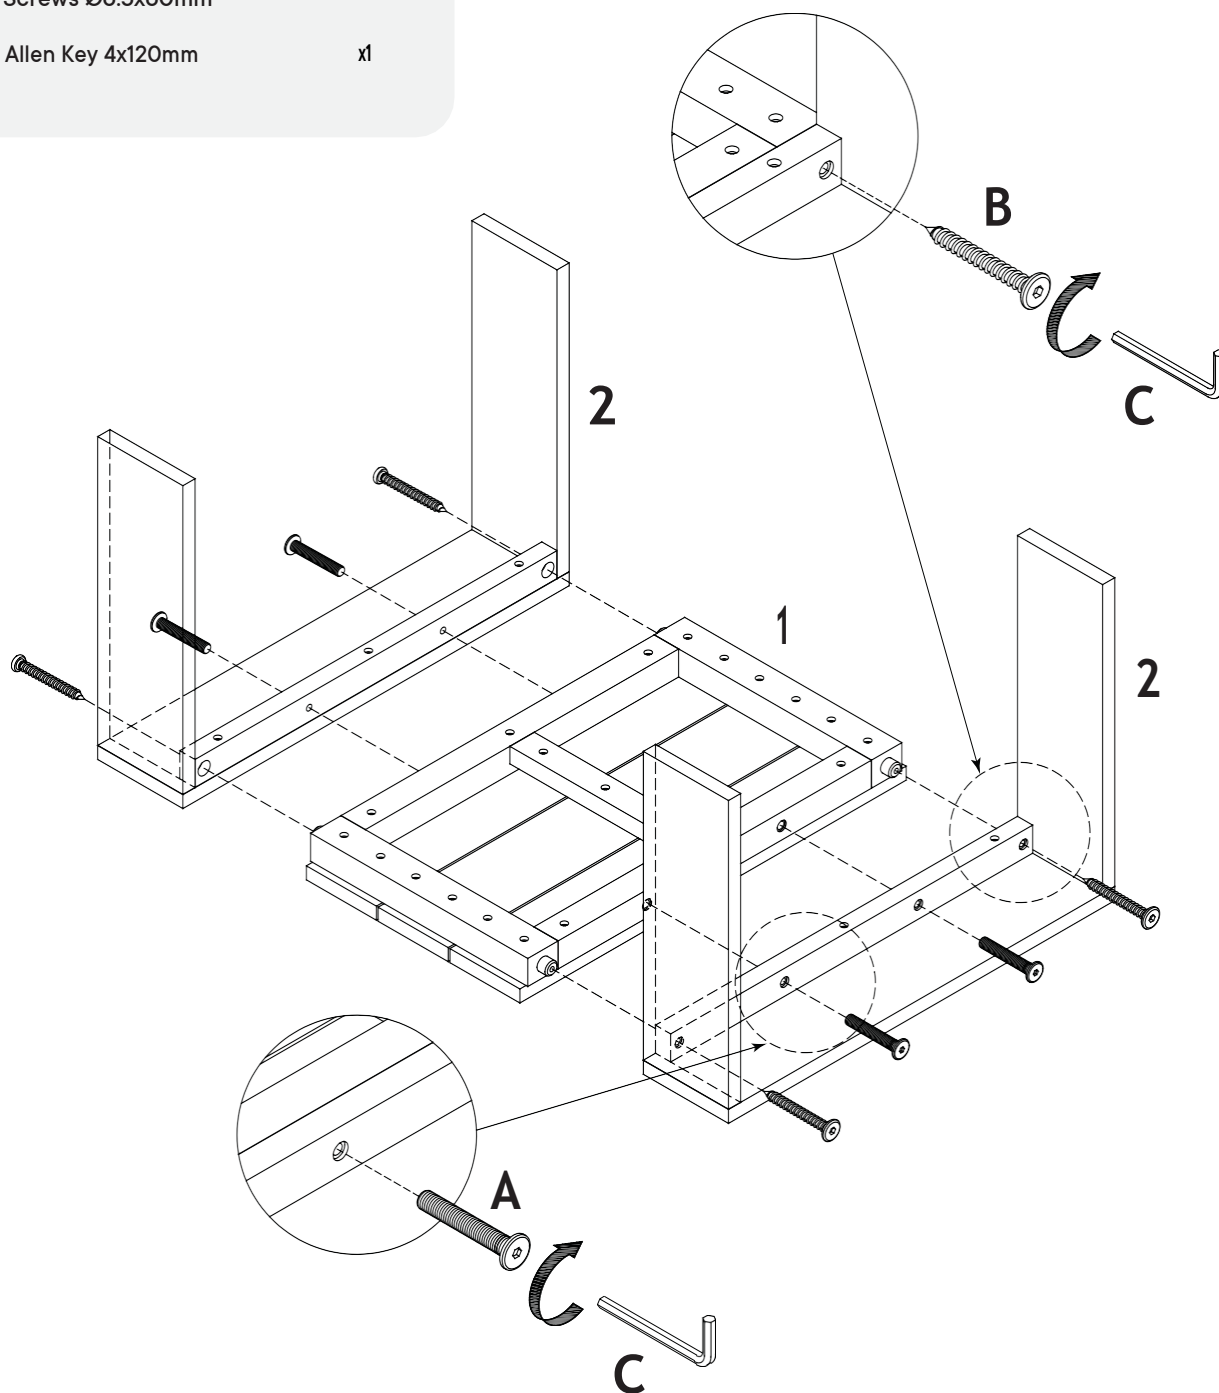

Keep all components and packaging out of reach of children or animals to avoid risk of choking or suffocation.

Furniture components:

1	Table top	x1
2	Legsframe	x2

Provided hardware:

A		Bolts M8x45mm	x4
B		Screws Ø6.5x60mm	x4
C		Allen Key 4x120mm	x1

Wait!

Missing parts or hardware? Need assistance?

Contact us before returning your item. We're here to help!

609.256.9000 • cs@modway.com

Step 1

COMPONENTS & HARDWARE

1	Table top	x1
2	Legs frame	x2
A	Bolts M8x45mm	x4
B	Screws $\varnothing 6.5 \times 60$ mm	x4
C	Allen Key 4x120mm	x1