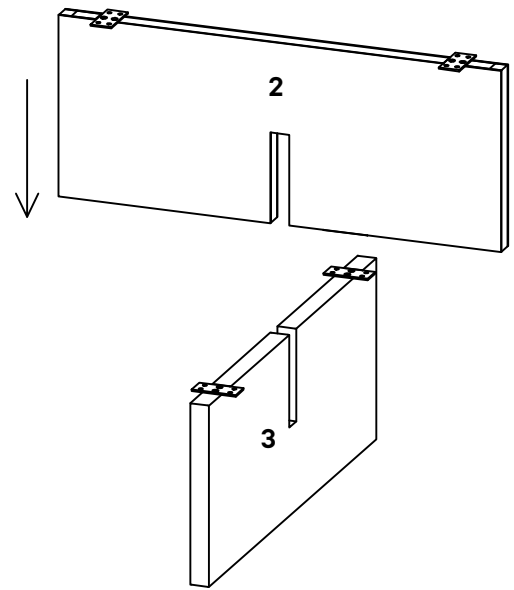

E Metal Plate x2

COMPONENTS

3 Leg 2 x1

Step 4

HARDWARE

B Csk Allen Bolt M6 X 25 MM x4

C Allen Key 4 MM x1

E Metal Plate x2

COMPONENTS

3 Leg 2 x1

Step 5

COMPONENTS

2	Leg 1	x1
3	Leg 2	x1

Step 6

HARDWARE

A	Round Head Allen Bolt M6 X 20 MM	x16
C	Washer M6 X 20 MM	x16
D	Allen Key 4 MM	x1

COMPONENTS

1	Top	x1
2	Leg 1	x1
3	Leg 2	x1

Note :- Full Tighten All Bolt.

Great job!

Coffee Table assembly is complete.

♥ CARING FOR YOUR ITEM

Indoor use only.

Not contract grade.