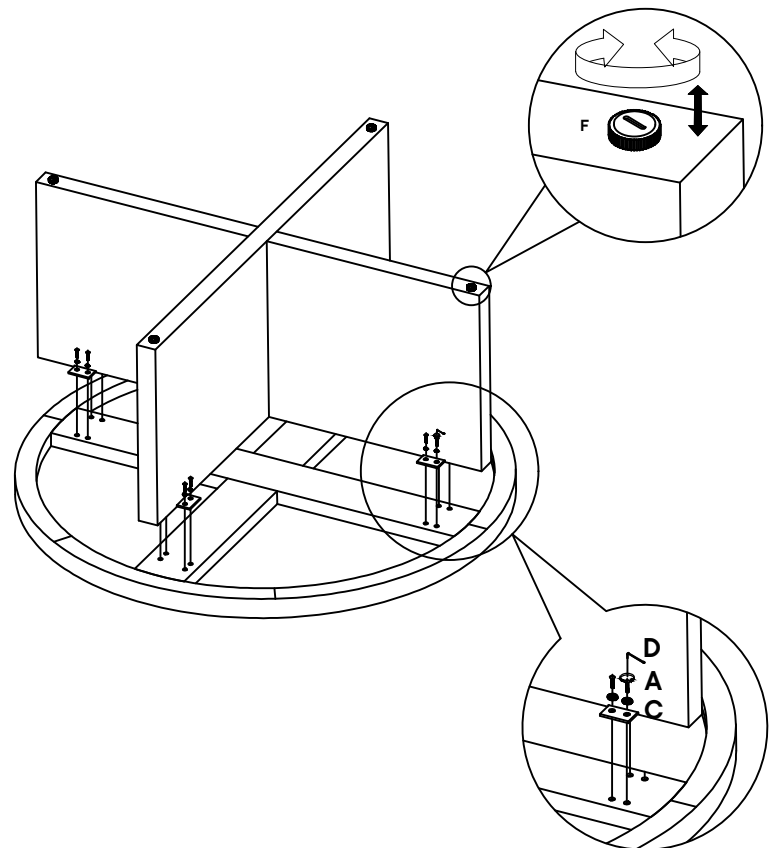

E Metal Plate x2

COMPONENTS

3 Leg 2 x1

Step 4

HARDWARE

B Csk Allen Bolt M6 X 25 MM x4

C Allen Key 4 MM x1

E Metal Plate x2

COMPONENTS

3 Leg 2 x1

Step 5

COMPONENTS

2	Leg 1	x1
3	Leg 2	x1

Step 6

HARDWARE

A	Round Head Allen Bolt M6 X 20 MM	x16
C	Washer M6 X 20 MM	x16
D	Allen Key 4 MM	x1

COMPONENTS

1	Top	x1
2	Leg 1	x1
3	Leg 2	x1

Note :- Full Tighten All Bolt.

Great job!

Coffee Table assembly is complete.

♥ CARING FOR YOUR ITEM

Indoor use only.

Not contract grade.