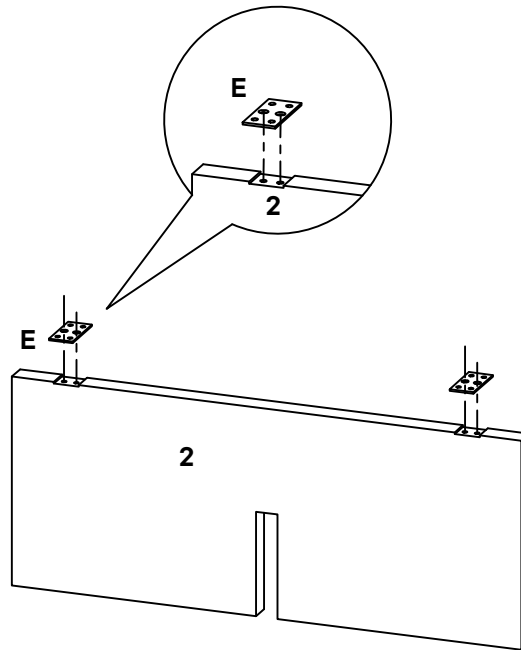

Keep all components and packaging out of reach of children or animals to avoid risk of choking or suffocation.

Furniture component :

1 Top	x1
2 Leg 1	x1
3 Leg 2	x1

Provided hardware:

A		Round Head Allen Bolt M6 X 20 MM	x16
B		Csk Allen Bolt M6 X 25 MM	x8
C		Washer M6 X 20 MM	x16
D		Allen Key 4 MM	x1
E		Metal Plate	x4
F		Leveler (pre assembled)	x4

Wait!

Missing parts or hardware? Need assistance?
Contact us before returning your items. We're here to help!
609.256.9000 . cs@modway.com

Step 1

HARDWARE

E Metal Plate x2

COMPONENTS

2 Leg 1 x1

Step 2

HARDWARE

B Csk Allen Bolt M6 X 25 MM x4

C Allen Key 4 MM x1

E Metal Plate x2

COMPONENTS

2 Leg 1 x1

Step 3

HARDWARE