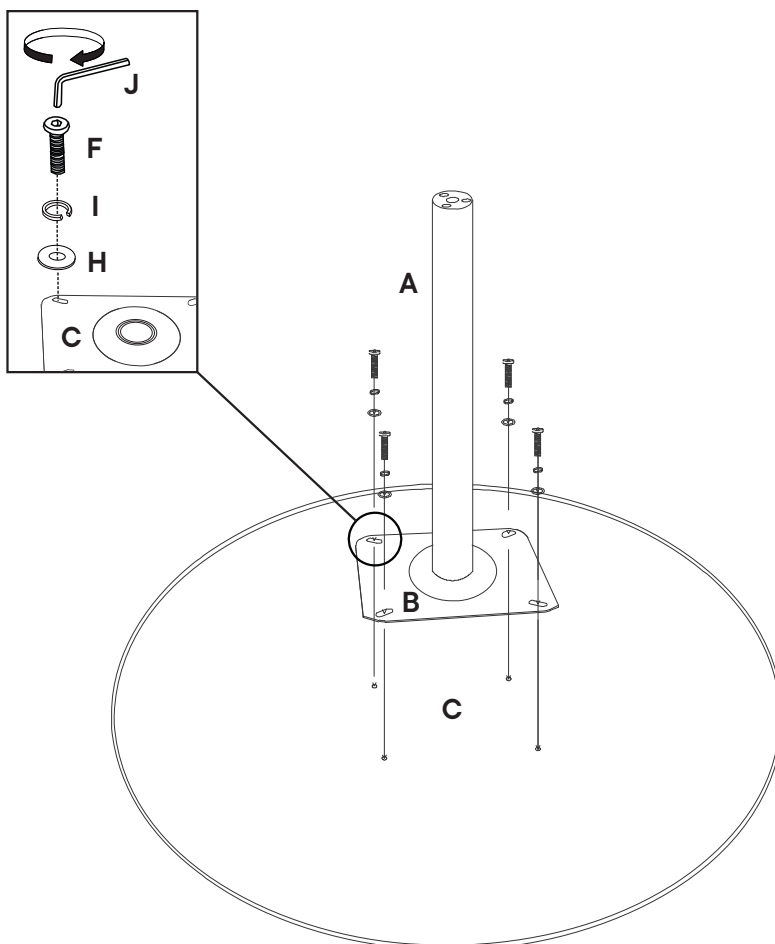

Provided hardware:

F		Bolt M8 x 30mm	x10
G		Bolt M6 x 50mm	x1
H		Flat Washer M8	x4
I		Spring Washer M8	x4
J		Allen Wrench M5	x1
K		Allen Wrench M4	x1

Wait!

Missing parts or hardware? Need assistance?
Contact us before returning your item. We're here to help!
609.256.9000 • cs@modway.com

Step 1

COMPONENTS

- A** Pedestal x1
- B** Metal Plate x1

HARDWARE

- F** Bolt M8 x 30mm x3
- J** Allen Wrench M5 x1

Step 2

COMPONENTS

- A** Pedestal x1
- B** Metal Plate x1
- C** Table Top x1

HARDWARE

- F** Bolt M8 x 30mm x4
- H** Flat Washer M8 x4
- I** Spring Washer M8 x4
- J** Allen Wrench M5 x1

Step 3

COMPONENTS

- A** Pedestal x1
- D** Base x1

HARDWARE

- F** Bolt M8 x 30mm x3
- J** Allen Wrench M5 x1

Step 4

COMPONENTS

- D** Base x1
- E** Bottom Plate x1

HARDWARE

- G** Bolt M6 x 50mm x1
- K** Allen Wrench M4 x1

Great job!

Your table is complete and ready to enjoy.

♥ CARING FOR YOUR ITEM