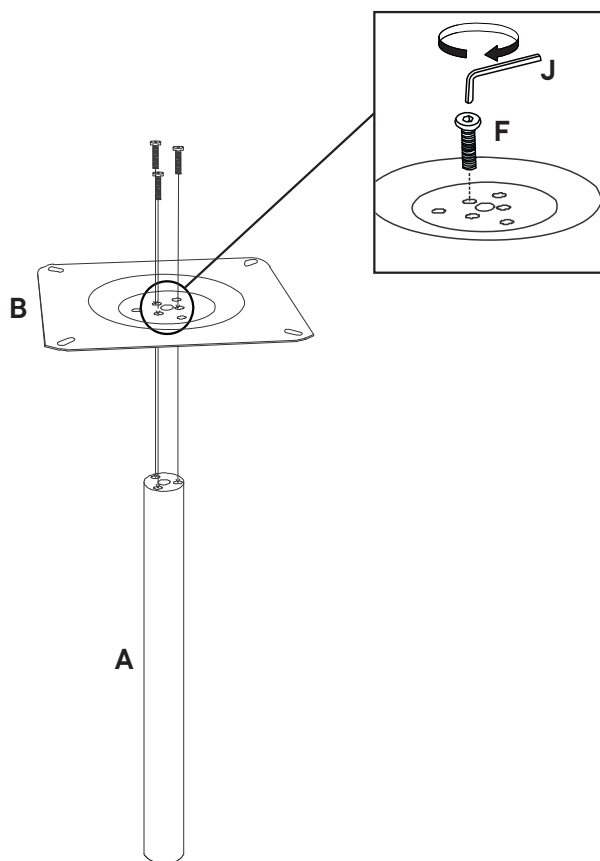

Provided hardware:

F		Bolt M8 x 30mm	x10
G		Bolt M6 x 50mm	x1
H		Flat Washer M8	x4
I		Spring Washer M8	x4
J		Allen Wrench M5	x1
K		Allen Wrench M4	x1

Wait!

Missing parts or hardware? Need assistance?
Contact us before returning your item. We're here to help!
609.256.9000 • cs@modway.com

Step 1

COMPONENTS

- A** Pedestal x1
- B** Metal Plate x1

HARDWARE

- F** Bolt M8 x 30mm x3
- J** Allen Wrench M5 x1

Step 2

COMPONENTS

- A** Pedestal x1
- B** Metal Plate x1
- C** Table Top x1

HARDWARE

- F** Bolt M8 x 30mm x4
- H** Flat Washer M8 x4
- I** Spring Washer M8 x4
- J** Allen Wrench M5 x1

Step 3

COMPONENTS

- A** Pedestal x1
- D** Base x1

HARDWARE

- F** Bolt M8 x 30mm x3
- J** Allen Wrench M5 x1

Step 4

COMPONENTS

- D** Base x1
- E** Bottom Plate x1

HARDWARE

- G** Bolt M6 x 50mm x1
- K** Allen Wrench M4 x1

Great job!

Your table is complete and ready to enjoy.

♥ CARING FOR YOUR ITEM