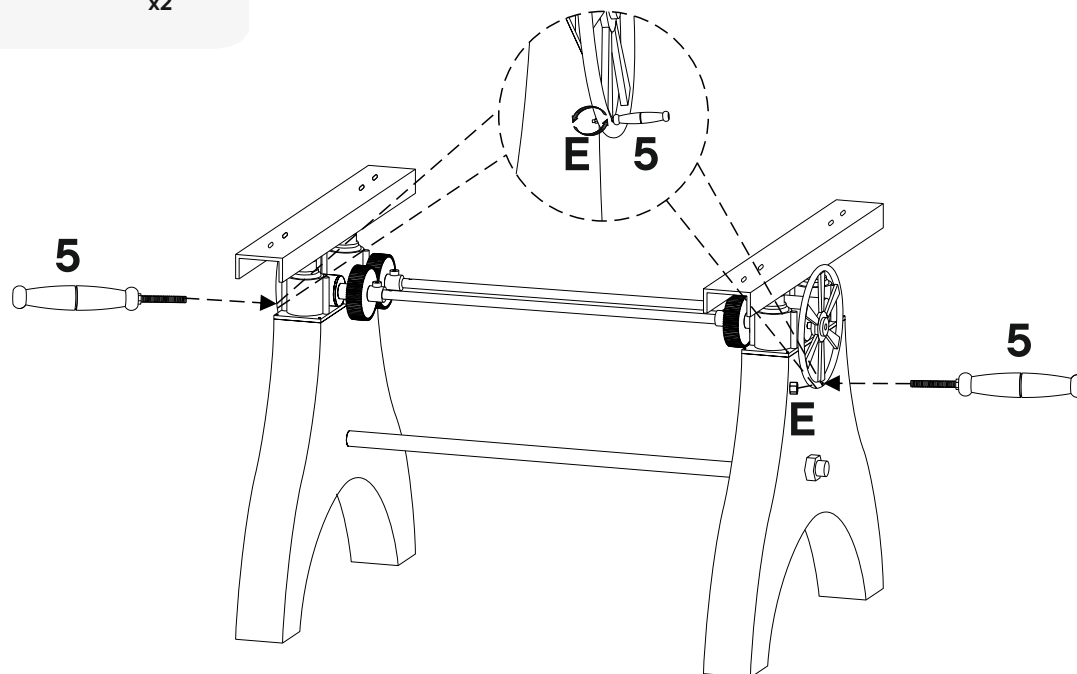

A		Allen Bolt M8 x 30mm	x8
B		Flat Washer M8	x8
C		Allen Key M6	x1
D		Allen Bolt M6 x 14mm (Pre Assembled)	x4
E		Hex Nut	x2
F		Bolt	x2
G		Allen Key M3/16	x1

What you need:

Spanner M40

Wait!

Missing parts or hardware? Need assistance?
Contact us before returning your item. We're here to help!
609.256.9000 • cs@modway.com

Step 1

HARDWARE

F Bolt x2

COMPONENTS

2 Leg x2

3 Rod x1

Step 2

HARDWARE

- D** Allen Bolt M6x14mm (Pre Assembled) x4
- G** Allen Key M3/16 x1

COMPONENTS

- 2** Leg x2
- 4** Pipe x2

Step 3

HARDWARE

E Hex Bolt x2

COMPONENTS

5 Handle x2

Step 4

HARDWARE

- A** Allen Bolt M8 x 30mm x8
- B** Flat Washer M8 x8
- C** Allen Key M6 x1

COMPONENTS

- 1** Top x1
- 2** Leg x2

Great job!

Dining Table assembly is complete.

CARING FOR YOUR ITEM