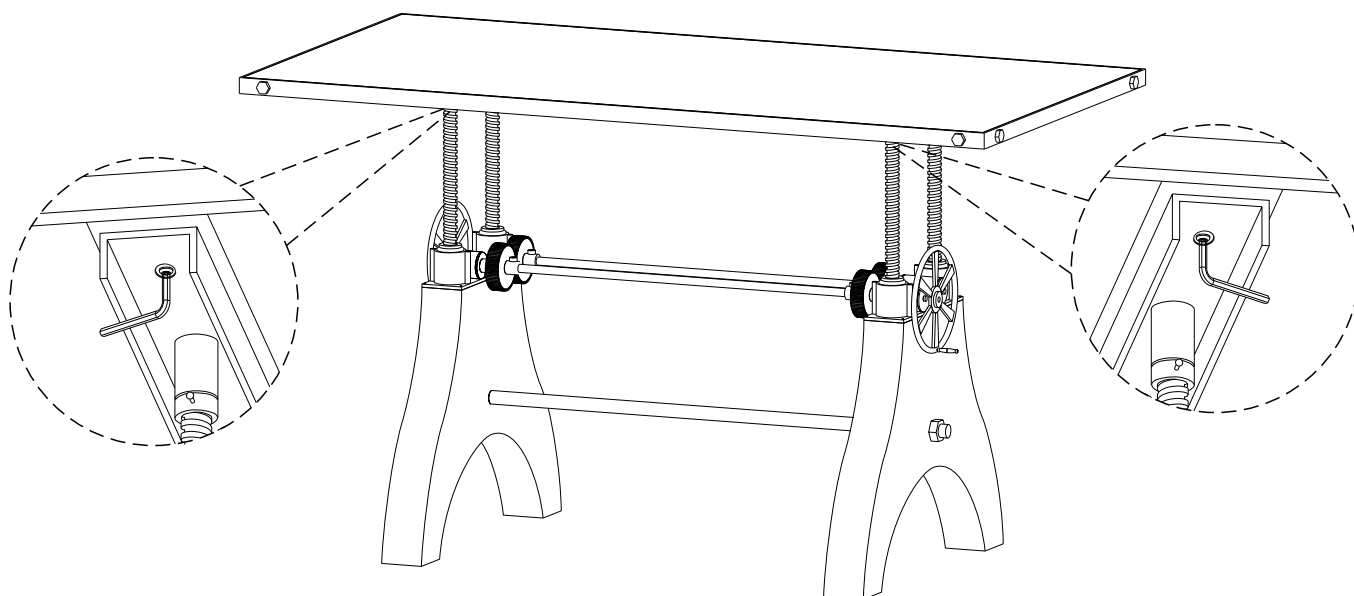

Step 1

HARDWARE

F Bolt x2

COMPONENTS

2 Leg x2

3 Rod x1

Step 2

HARDWARE

- D** Allen Bolt M6x14mm (Pre Assembled) x4
- G** Allen Key M3/16 x1

COMPONENTS

- 2** Leg x2
- 4** Pipe x2

Step 3

HARDWARE

E Hex Bolt x2

COMPONENTS

5 Handle x2

Step 4

HARDWARE

- A** Allen Bolt M8 x 30mm x8
- B** Flat Washer M8 x8
- C** Allen Key M6 x1

COMPONENTS

- 1** Top x1
- 2** Leg x2

Great job!

Dining Table assembly is complete.

CARING FOR YOUR ITEM