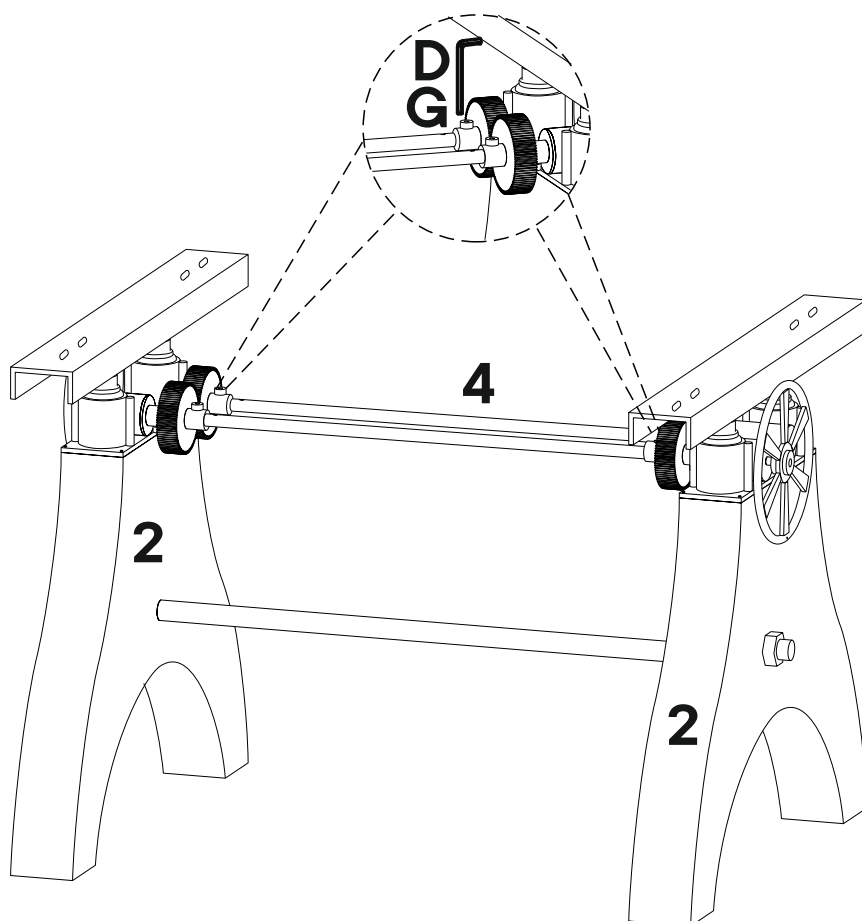

A		Allen Bolt M8 x 30mm	x8
B		Flat Washer M8	x8
C		Allen Key M6	x1
D		Allen Bolt M6 x 14mm (Pre Assembled)	x4
E		Hex Nut	x2
F		Bolt	x2
G		Allen Key M3/16	x1

What you need:

Spanner M40

Wait!

Missing parts or hardware? Need assistance?
Contact us before returning your item. We're here to help!
609.256.9000 • cs@modway.com

Step 1

HARDWARE

F Bolt x2

COMPONENTS

2 Leg x2

3 Rod x1

Step 2

HARDWARE

- D** Allen Bolt M6x14mm (Pre Assembled) x4
- G** Allen Key M3/16 x1

COMPONENTS

- 2** Leg x2
- 4** Pipe x2

Step 3

HARDWARE

E Hex Bolt x2

COMPONENTS

5 Handle x2

Step 4

HARDWARE

- A** Allen Bolt M8 x 30mm x8
- B** Flat Washer M8 x8
- C** Allen Key M6 x1

COMPONENTS

- 1** Top x1
- 2** Leg x2

Great job!

Dining Table assembly is complete.

CARING FOR YOUR ITEM