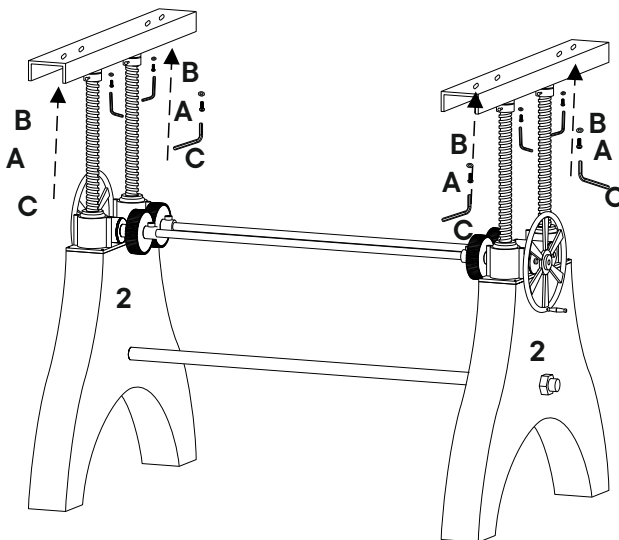

A		Allen Bolt M8 x 30mm	x8
B		Flat Washer M8	x8
C		Allen Key M6	x1
D		Allen Bolt M6 x 14mm (Pre Assembled)	x4
E		Hex Nut	x2
F		Bolt	x2
G		Allen Key M3/16	x1

What you need:

Spanner M40

Wait!

Missing parts or hardware? Need assistance?
Contact us before returning your item. We're here to help!
609.256.9000 • cs@modway.com

Step 1

HARDWARE

F Bolt x2

COMPONENTS

2 Leg x2

3 Rod x1

Step 2

HARDWARE

- D** Allen Bolt M6x14mm (Pre Assembled) x4
- G** Allen Key M3/16 x1

COMPONENTS

- 2** Leg x2
- 4** Pipe x2

Step 3

HARDWARE

E Hex Bolt x2

COMPONENTS

5 Handle x2

Step 4

HARDWARE

- A** Allen Bolt M8 x 30mm x8
- B** Flat Washer M8 x8
- C** Allen Key M6 x1

COMPONENTS

- 1** Top x1
- 2** Leg x2

Great job!

Dining Table assembly is complete.

CARING FOR YOUR ITEM