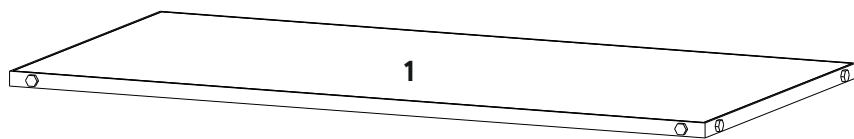

Step 1

HARDWARE

F Bolt x2

COMPONENTS

2 Leg x2

3 Rod x1

Step 2

HARDWARE

- D** Allen Bolt M6x14mm (Pre Assembled) x4
- G** Allen Key M3/16 x1

COMPONENTS

- 2** Leg x2
- 4** Pipe x2

Step 3

HARDWARE

E Hex Bolt x2

COMPONENTS

5 Handle x2

Step 4

HARDWARE

- A** Allen Bolt M8 x 30mm x8
- B** Flat Washer M8 x8
- C** Allen Key M6 x1

COMPONENTS

- 1** Top x1
- 2** Leg x2

Great job!

Dining Table assembly is complete.

CARING FOR YOUR ITEM