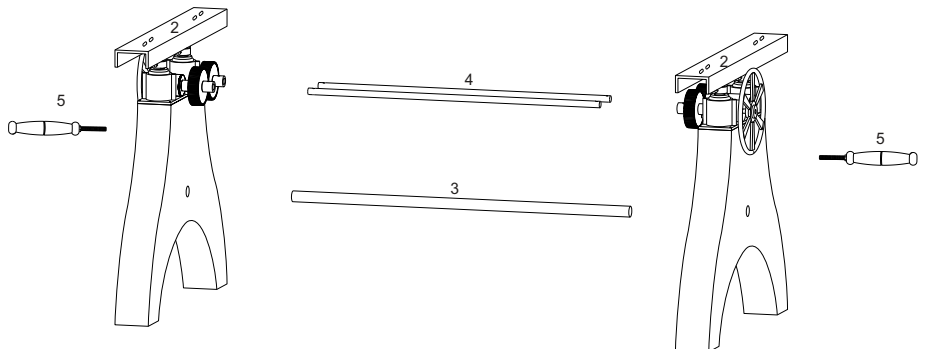

Do not over-tighten screws and bolts to avoid stripping the hardware or cracking the item.

Assemble your item on a flat, carpeted area, with plenty of space to work. This will prevent damage and scratches to your floors or the item while you're assembling the product.

Keep all components and packaging out of reach of children or animals to avoid risk of choking or suffocation.

Furniture components:

1	Top Panel	x1
2	Leg	x2
3	Rod	x1
4	Pipe	x2
5	Handle	x2

Provided hardware:

A		Allen Bolt M8 x 30mm	x8
B		Flat Washer M8	x8
C		Allen Key M6	x1
D		Allen Bolt M6 x 14mm (Pre Assembled)	x4
E		Hex Nut	x2
F		Bolt	x2
G		Allen Key M3/16	x1

What you need:

Spanner M40

Wait!

Missing parts or hardware? Need assistance?
Contact us before returning your item. We're here to help!
609.256.9000 • cs@modway.com

Step 1

HARDWARE

F Bolt x2

COMPONENTS

2 Leg x2

3 Rod x1

Step 2

HARDWARE