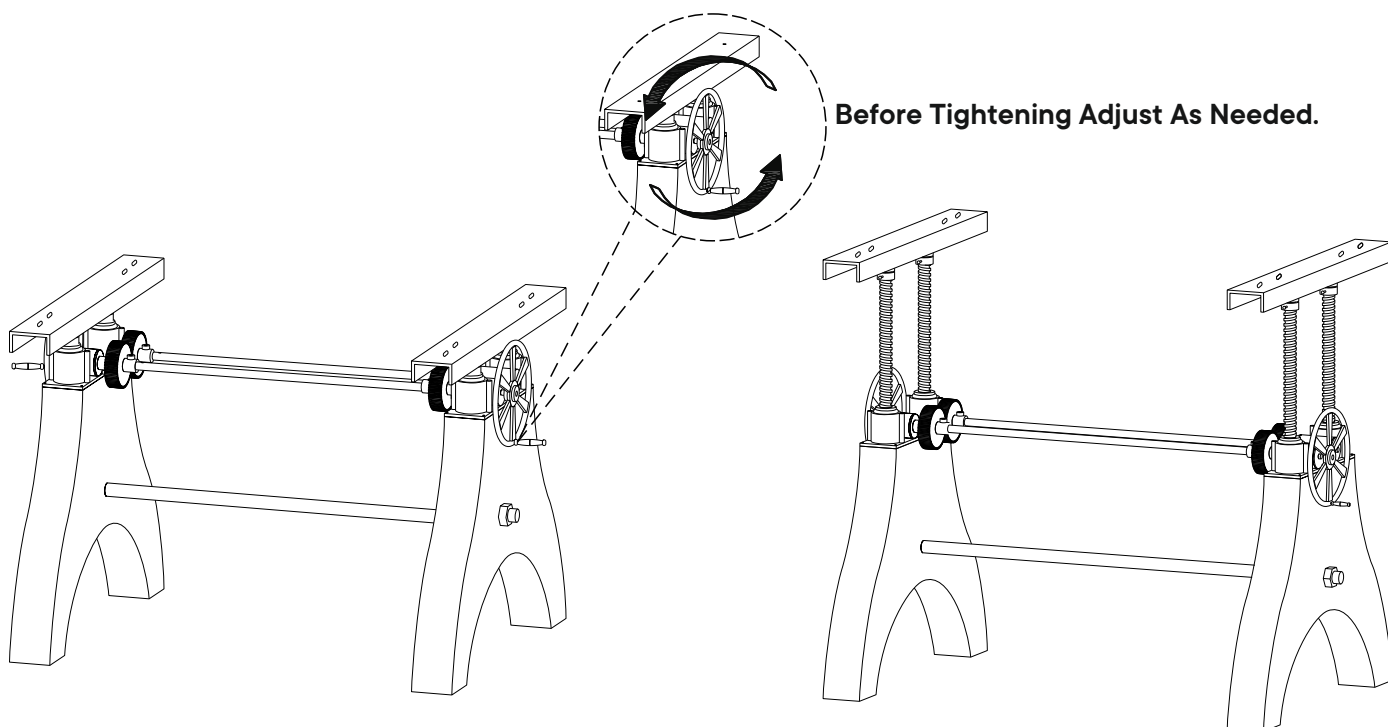

Step 1

HARDWARE

F Bolt x2

COMPONENTS

2 Leg x2

3 Rod x1

Step 2

HARDWARE

- D** Allen Bolt M6x14mm (Pre Assembled) x4
- G** Allen Key M3/16 x1

COMPONENTS

- 2** Leg x2
- 4** Pipe x2

Step 3

HARDWARE

E Hex Bolt x2

COMPONENTS

5 Handle x2

Step 4

HARDWARE

- A** Allen Bolt M8 x 30mm x8
- B** Flat Washer M8 x8
- C** Allen Key M6 x1

COMPONENTS

- 1** Top x1
- 2** Leg x2

Great job!

Dining Table assembly is complete.

CARING FOR YOUR ITEM