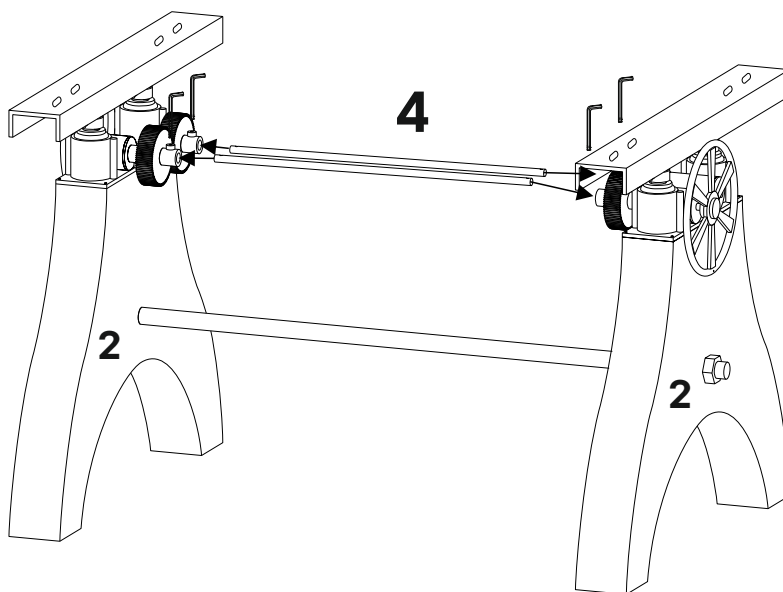

A		Allen Bolt M8 x 30mm	x8
B		Flat Washer M8	x8
C		Allen Key M6	x1
D		Allen Bolt M6 x 14mm (Pre Assembled)	x4
E		Hex Nut	x2
F		Bolt	x2
G		Allen Key M3/16	x1

What you need:

Spanner M40

Wait!

Missing parts or hardware? Need assistance?
Contact us before returning your item. We're here to help!
609.256.9000 • cs@modway.com

Step 1

HARDWARE

F Bolt x2

COMPONENTS

2 Leg x2

3 Rod x1

Step 2

HARDWARE

- D** Allen Bolt M6x14mm (Pre Assembled) x4
- G** Allen Key M3/16 x1

COMPONENTS

- 2** Leg x2
- 4** Pipe x2

Step 3

HARDWARE

E Hex Bolt x2

COMPONENTS

5 Handle x2

Step 4

HARDWARE

- A** Allen Bolt M8 x 30mm x8
- B** Flat Washer M8 x8
- C** Allen Key M6 x1

COMPONENTS

- 1** Top x1
- 2** Leg x2

Great job!

Dining Table assembly is complete.

CARING FOR YOUR ITEM