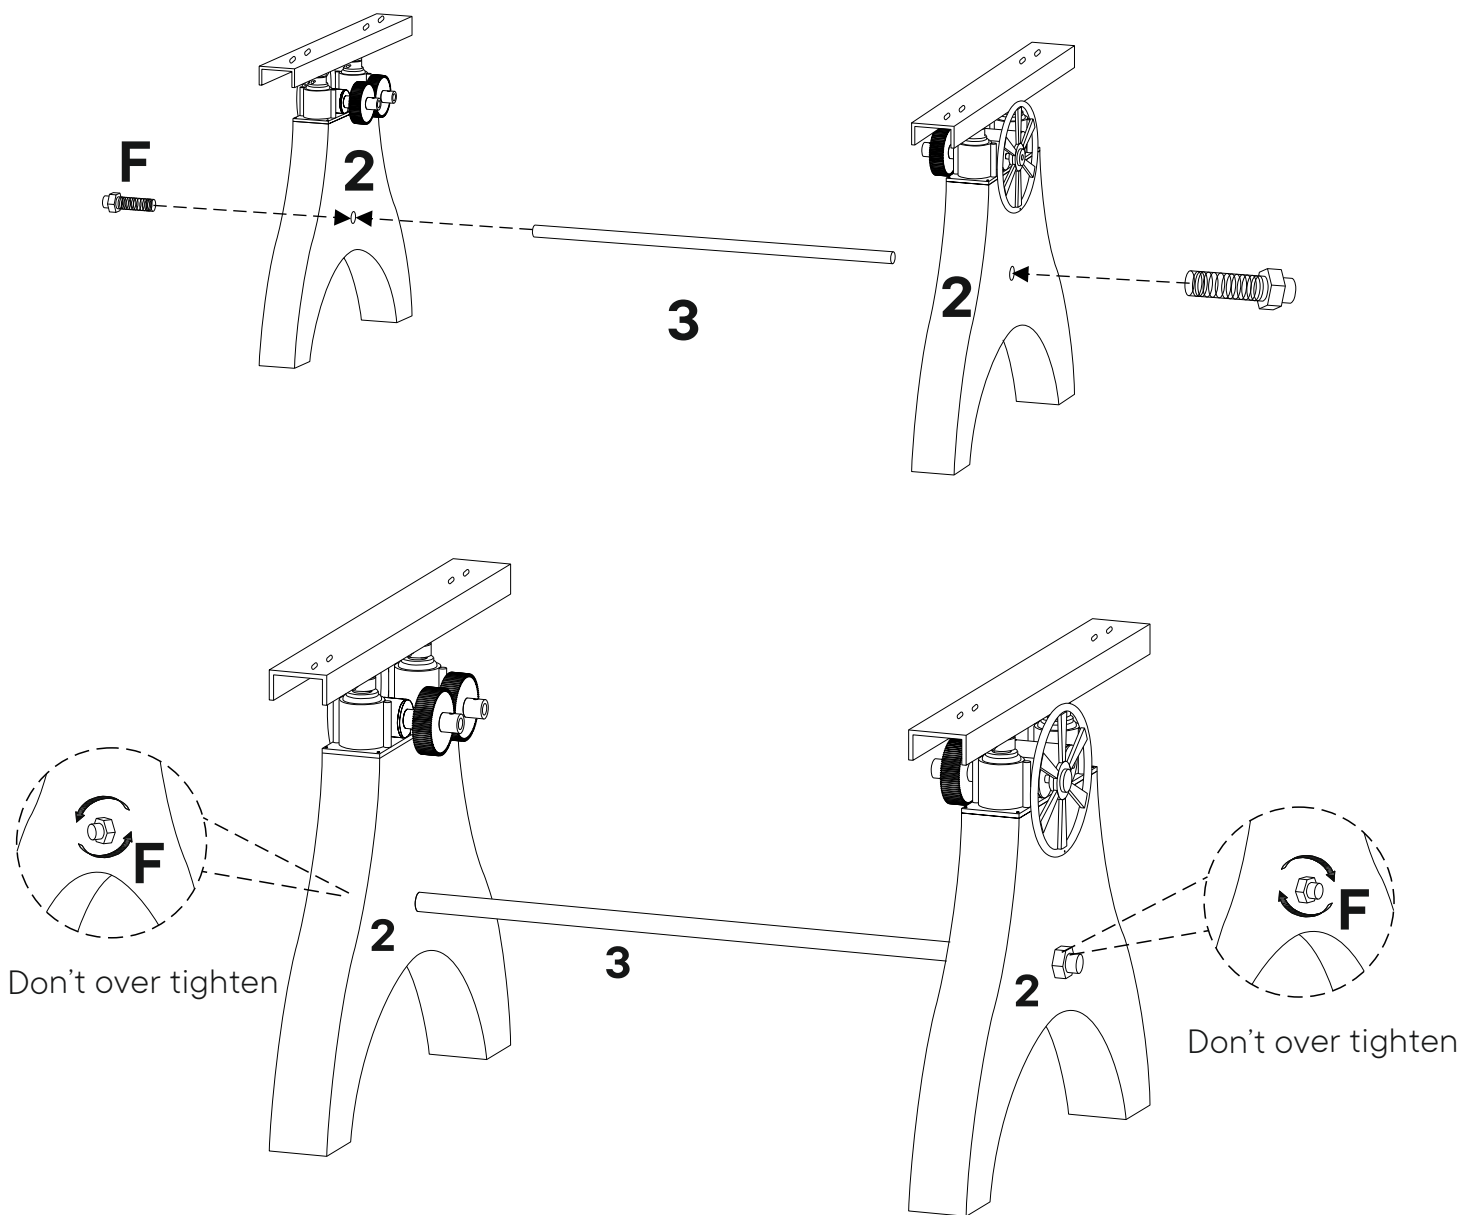

A		Allen Bolt M8 x 30mm	x8
B		Flat Washer M8	x8
C		Allen Key M6	x1
D		Allen Bolt M6 x 14mm (Pre Assembled)	x4
E		Hex Nut	x2
F		Bolt	x2
G		Allen Key M3/16	x1

What you need:

Spanner M40

Wait!

Missing parts or hardware? Need assistance?
Contact us before returning your item. We're here to help!
609.256.9000 • cs@modway.com

Step 1

HARDWARE

F Bolt x2

COMPONENTS

2 Leg x2

3 Rod x1

Step 2

HARDWARE

- D** Allen Bolt M6x14mm (Pre Assembled) x4
- G** Allen Key M3/16 x1

COMPONENTS

- 2** Leg x2
- 4** Pipe x2

Step 3

HARDWARE

E Hex Bolt x2

COMPONENTS

5 Handle x2

Step 4

HARDWARE

- A** Allen Bolt M8 x 30mm x8
- B** Flat Washer M8 x8
- C** Allen Key M6 x1

COMPONENTS

- 1** Top x1
- 2** Leg x2

Great job!

Dining Table assembly is complete.

CARING FOR YOUR ITEM