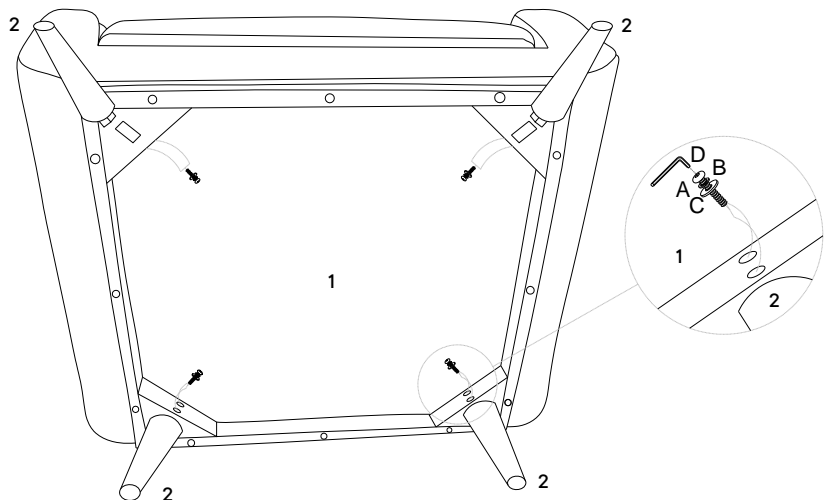

Contact us before returning your item. We're here to help!
609.256.9000 • cs@modway.com

Step 1

COMPONENTS

- 2 Legs x4

4 Legs (2) + Hardware Package

Step 2

COMPONENTS

- 1 Armchair Body x1
- 2 Legs x4

HARDWARE

- A Bolt M6 x 70mm x8
- B Spring Washer M6 x8
- C Flat Washer M6 x8
- D Allen Key x1

Great job!

Your armchair is complete and ready to enjoy.

♥ CARING FOR YOUR ITEM

Indoor use only.

Not contract grade.