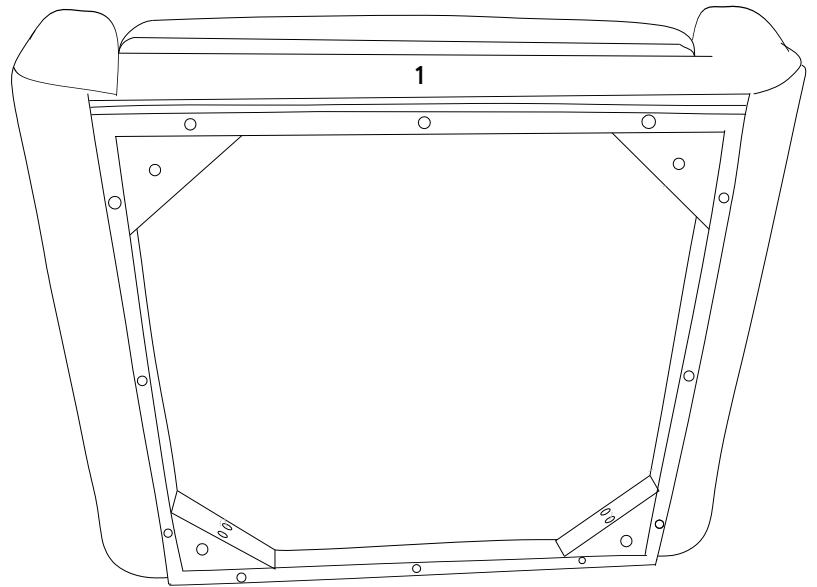

Step 1

COMPONENTS

- 2 Legs x4

4 Legs (2) + Hardware Package