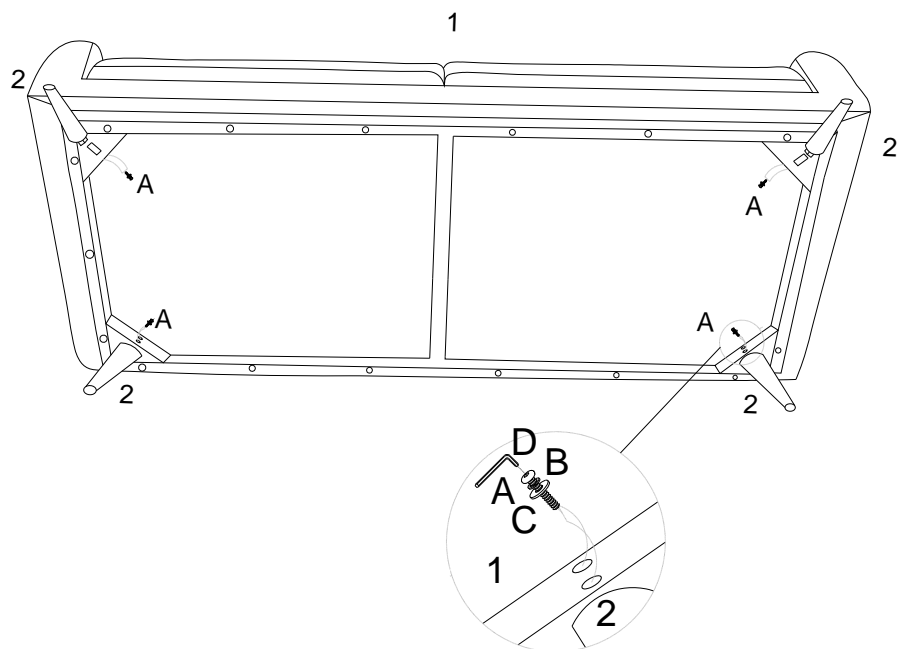

Step 1

COMPONENTS

- 2 Legs x4

4 Legs (2) + Hardware Package

Step 2

COMPONENTS

- 1 Loveseat Body x1
- 2 Legs x4

HARDWARE

- A Bolt M6 x 70mm x8
- B Spring Washer M6 x8
- C Flat Washer M6 x8
- D Allen Key x1

Great job!

Your Loveseat is complete and ready to enjoy.

CARING FOR YOUR ITEM

Indoor use only.

Not contract grade.

Spot clean using a non-abrasive cloth and a mild cleaner.