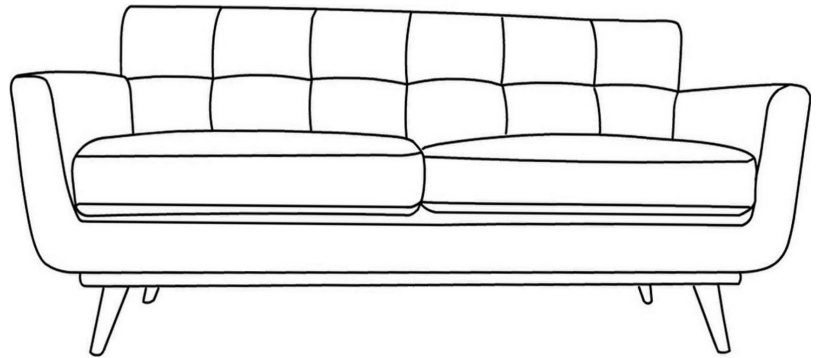

Great job!

Your Loveseat is complete and ready to enjoy.

CARING FOR YOUR ITEM

Indoor use only.

Not contract grade.

Spot clean using a non-abrasive cloth and a mild cleaner.

Never use harsh chemicals, as they could damage the finish or integrity of the item.

CONNECT WITH US!

Tag us [@modway_furniture](#) and [#modway](#) for a chance to be featured.