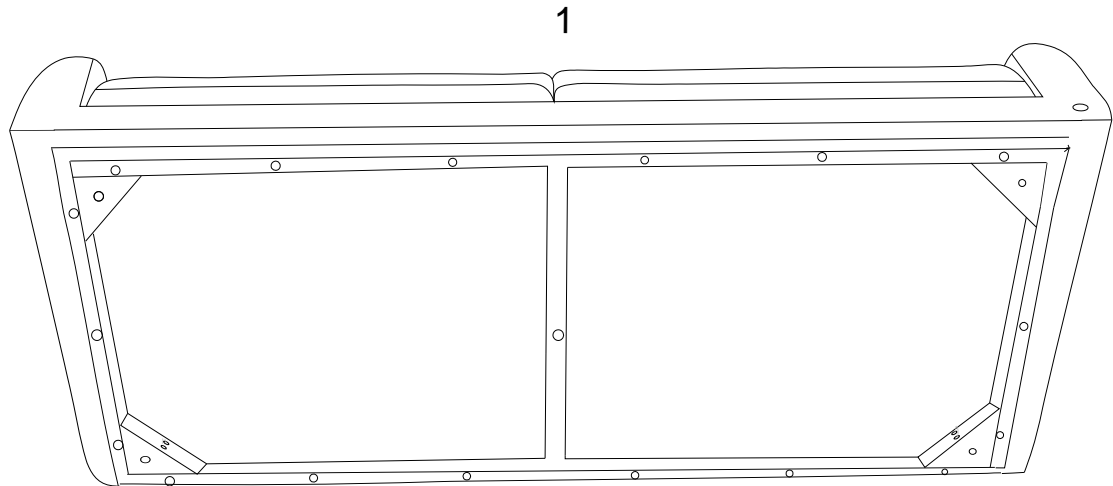

Step 1

COMPONENTS

- ② Legs x4
- ③ Center Leg x1

4 Legs (2) + 1 Center Leg (3) + Hardware Package

Step 2

COMPONENTS

- ① Sofa Seat x1
- ② Legs x4
- ③ Center Leg x1

HARDWARE

- A Bolt M8 x 30mm Legs x8
- B Spring Washer M8 x8
- C Flat Washer x8
- D Allen Key x1

Great job!

Your Sofa is complete and ready to enjoy.

CARING FOR YOUR ITEM

Indoor use only.

Not contract grade.

Spot clean using a non-abrasive cloth and a mild cleaner.