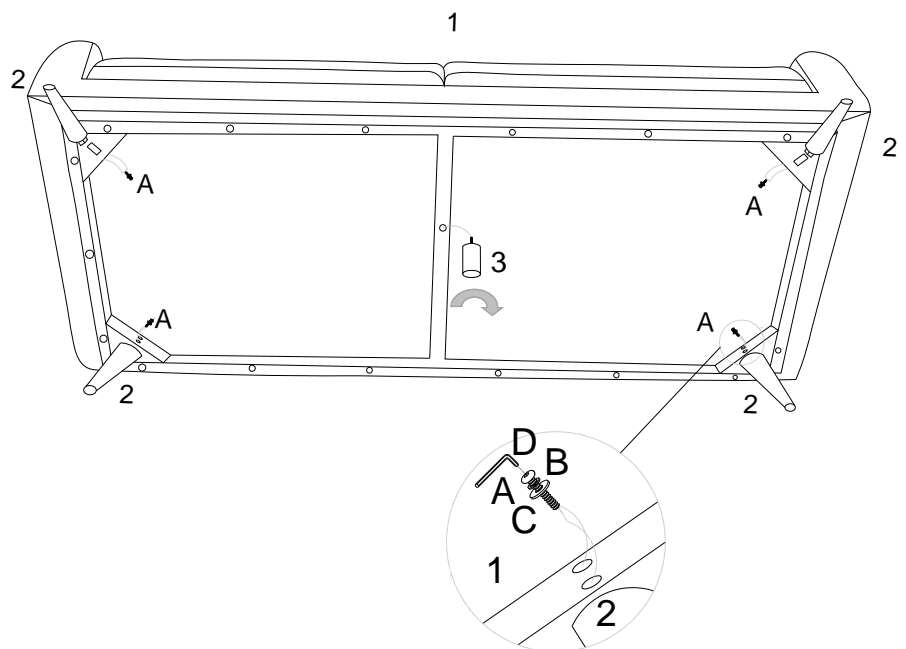

Step 1

COMPONENTS

- ② Legs x4
- ③ Center Leg x1

4 Legs (2) + 1 Center Leg (3) + Hardware Package

Step 2

COMPONENTS

- ① Sofa Seat x1
- ② Legs x4
- ③ Center Leg x1

HARDWARE

- A Bolt M8 x 30mm Legs x8
- B Spring Washer M8 x8
- C Flat Washer x8
- D Allen Key x1

Great job!

Your Sofa is complete and ready to enjoy.

CARING FOR YOUR ITEM

Indoor use only.

Not contract grade.

Spot clean using a non-abrasive cloth and a mild cleaner.