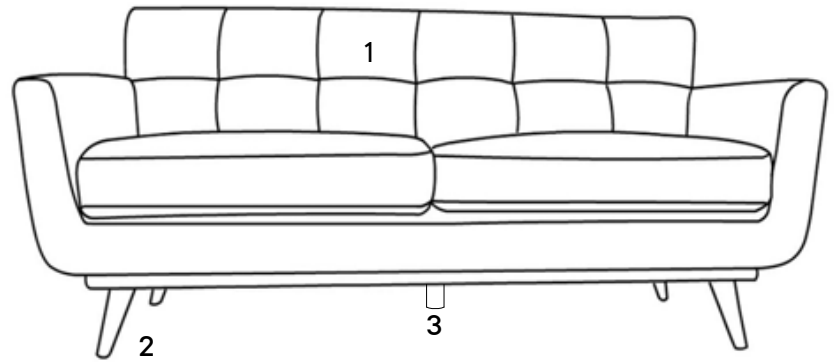

Great job!

Your Sofa is complete and ready to enjoy.

CARING FOR YOUR ITEM

Indoor use only.

Not contract grade.

Spot clean using a non-abrasive cloth and a mild cleaner.

Never use harsh chemicals, as they could damage the finish or integrity of the item.

CONNECT WITH US!

Tag us [@modway_furniture](#) and [#modway](#) for a chance to be featured.