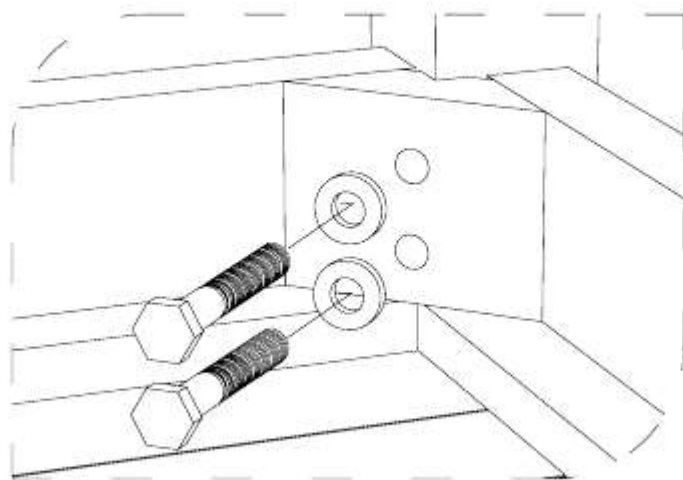

SIDE TABLE

CODE SKU NO : EEI-1155-NAT

1

2

3

STAINLESS STEEL HARDWARE

M 8 X 6cm = 8 pcs

Flat Washer M 8 = 8 pcs

Open Wrench M5 = 1 pc

4