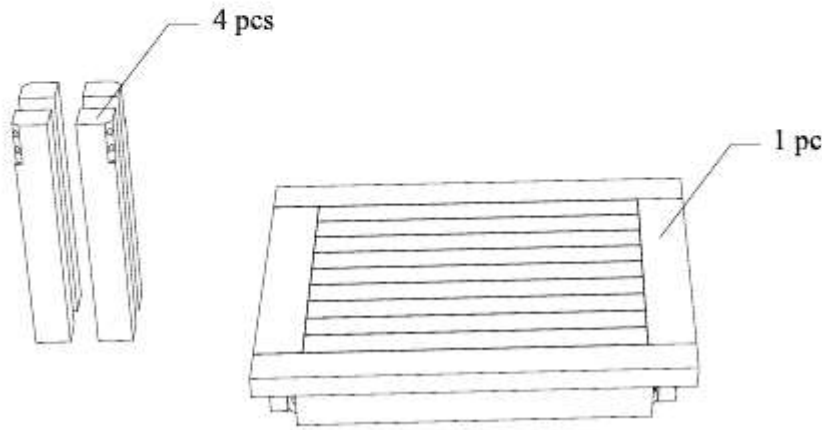

SIDE TABLE

CODE SKU NO : EEI-1155-NAT

1

2

3

STAINLESS STEEL HARDWARE

M 8 X 6cm = 8 pcs

Flat Washer M 8 = 8 pcs

Open Wrench M5 = 1 pc

4