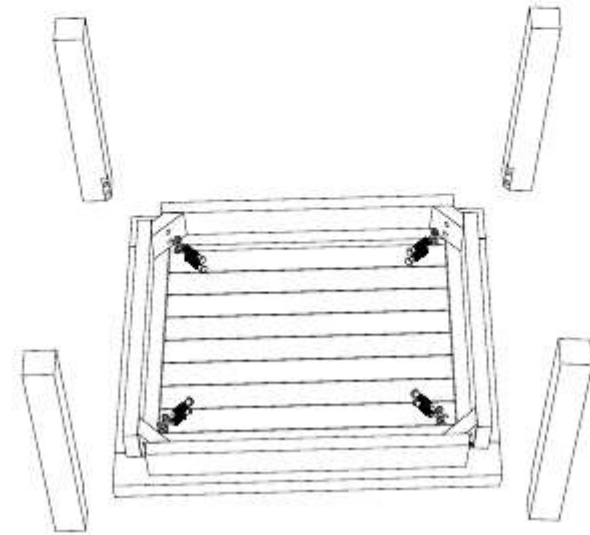

SIDE TABLE

CODE SKU NO : EEI-1155-NAT

1

2

3

STAINLESS STEEL HARDWARE

M 8 X 6cm = 8 pcs

Flat Washer M 8 = 8 pcs

Open Wrench M5 = 1 pc

4