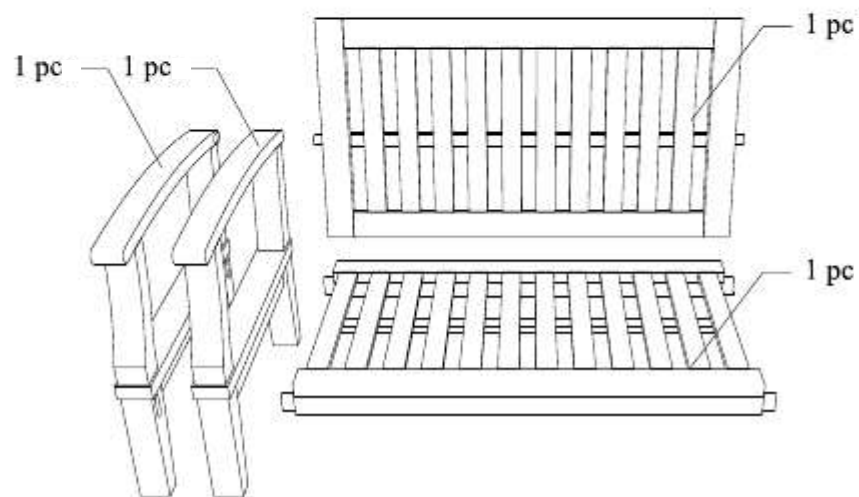

DEEP SEATING SOFA 2 SEATER

CODE SKU NO : EEI-1144-NAT-WHI

1

2

3

STAINLESS STEEL HARDWARE

M 6 X 7cm = 8 pcs

Allen Wrench M4 = 1 pc