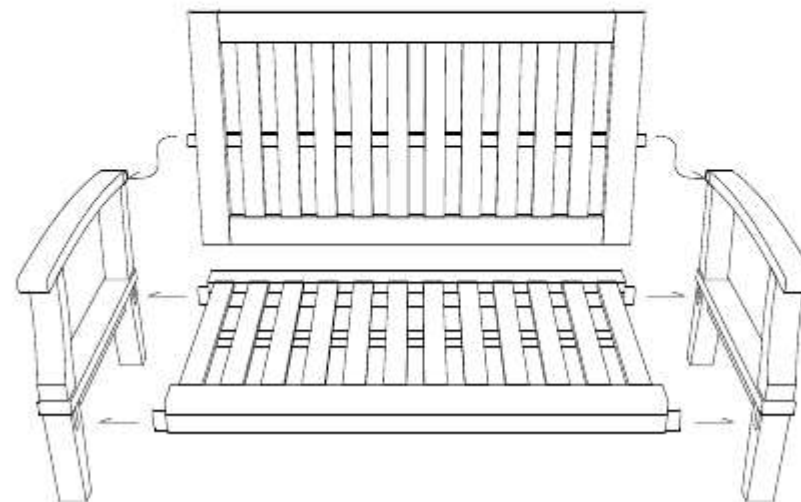

DEEP SEATING SOFA 2 SEATER

CODE SKU NO : EEI-1144-NAT-WHI

1

2

3

STAINLESS STEEL HARDWARE

M 6 X 7cm = 8 pcs

Allen Wrench M4 = 1 pc