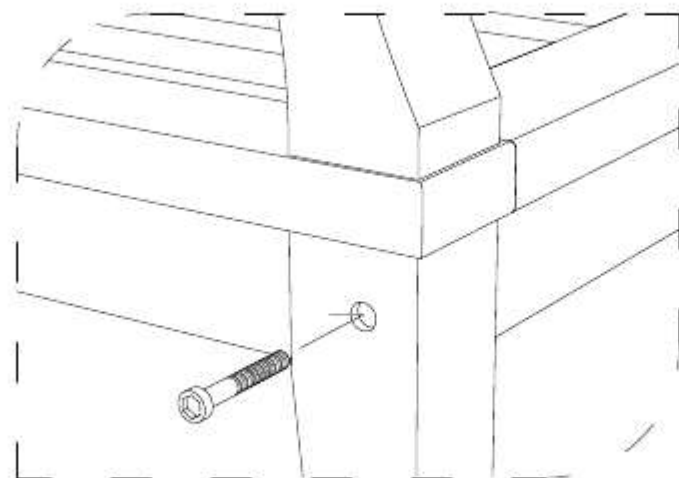

DEEP SEATING SOFA 2 SEATER

CODE SKU NO : EEI-1144-NAT-WHI

1

2

3

STAINLESS STEEL HARDWARE

M 6 X 7cm = 8 pcs

Allen Wrench M4 = 1 pc