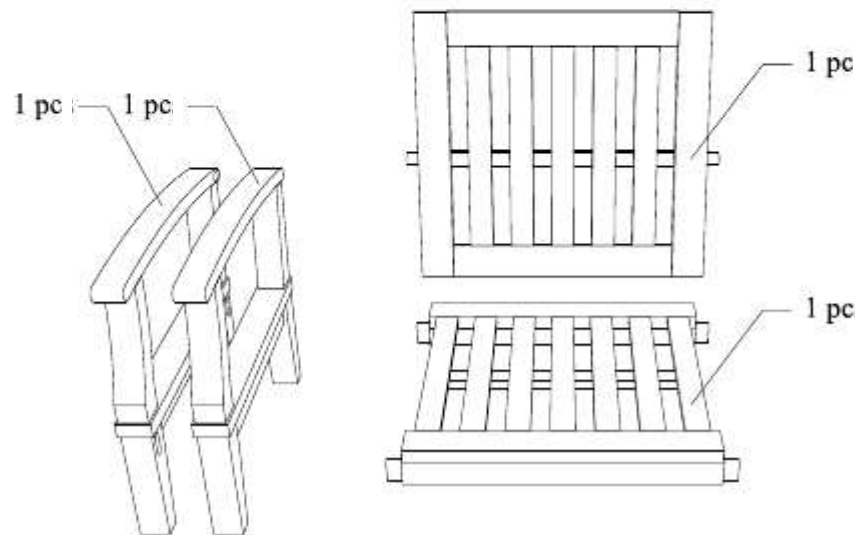

DEEP SEATING SOFA 1 SEATER

CODE SKU NO : EEI-1143-NAT-WHI

1

2

3

**STAINLESS STEEL
HARDWARE**

M 6 X 7cm = 8 pcs

Allen Wrench M4 = 1 pc