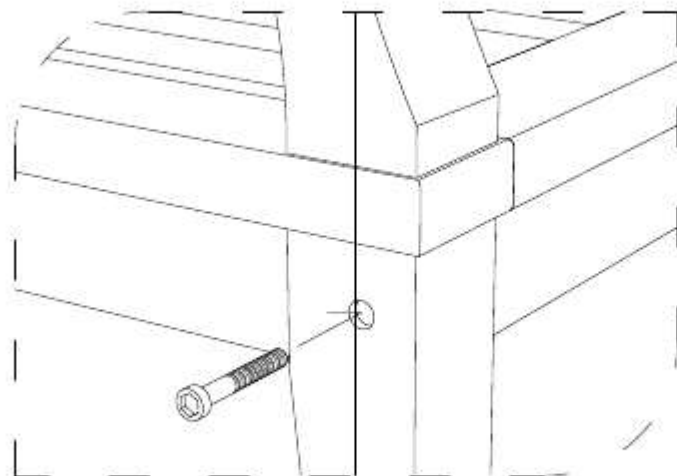

DEEP SEATING SOFA 1 SEATER

CODE SKU NO : EEI-1143-NAT-WHI

1

2

3

**STAINLESS STEEL
HARDWARE**

M 6 X 7cm = 8 pcs

Allen Wrench M4 = 1 pc