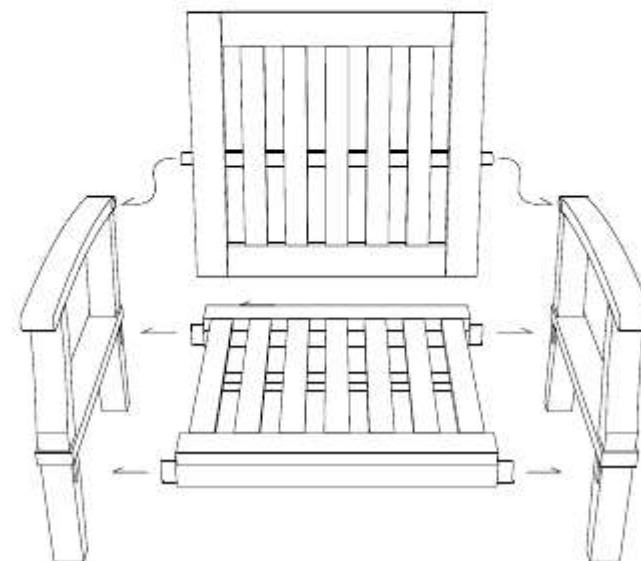

DEEP SEATING SOFA 1 SEATER

CODE SKU NO : EEI-1143-NAT-WHI

1

2

3

**STAINLESS STEEL
HARDWARE**

M 6 X 7cm = 8 pcs

Allen Wrench M4 = 1 pc